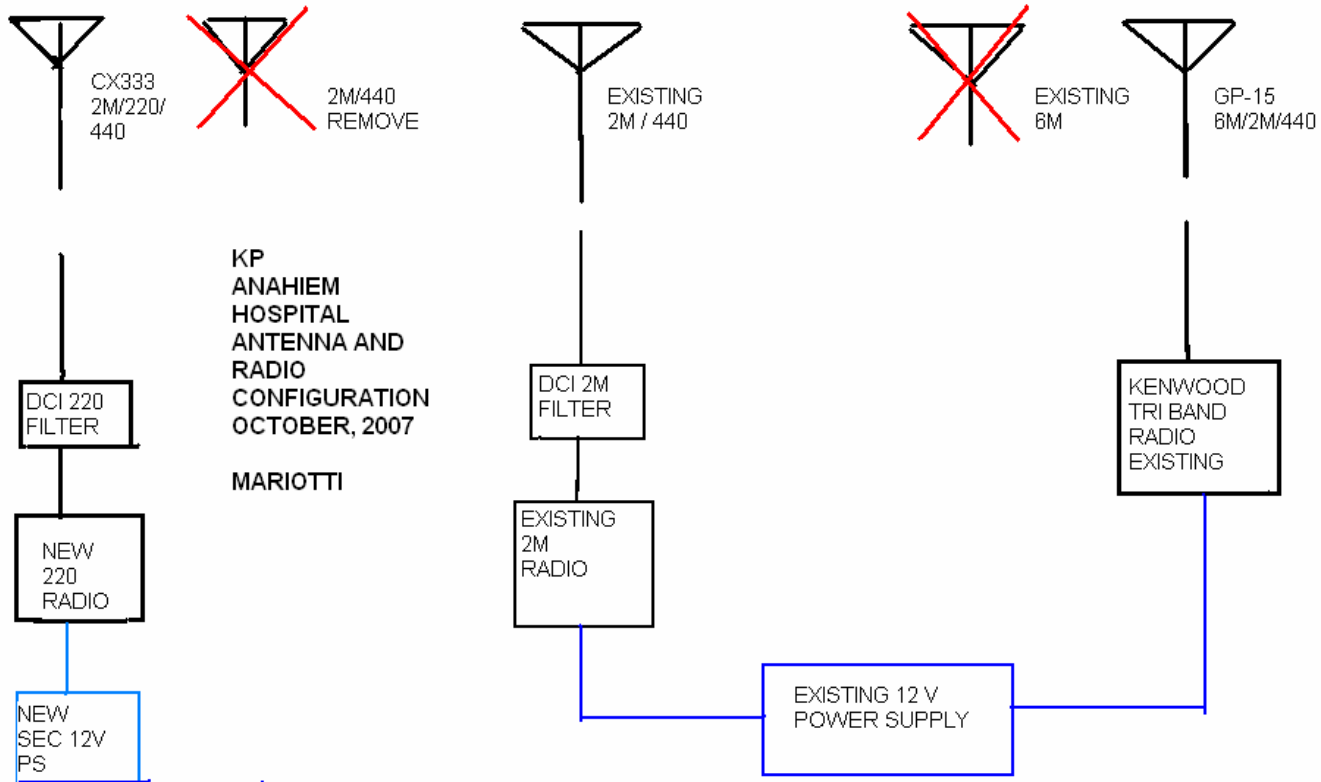

**KPARN
KP ANAHIEM
AMATEUR RADIO
CONFIGURATION**

OCTOBER, 2007

Duane Mariotti

KP ANAHIEM CONFIGURATION

Headphones

2M, 220 and
440 Watt meter
With spare cable
220 is full scale
Times 0.7

220 radio
35 A

New 220
Radio

Kenwood 6M, 2M, 440 Radio

Kenwood 50 Amp Power Supply

Old 2M Packet
Station - Inoperable

KP Anahiem
Oct, 2007

Top Shelf
Old Packet
Stuff, some
cables in box

Power distribution
Note all power in
One power strip
Emergency Power
Under counter to
Right of picture