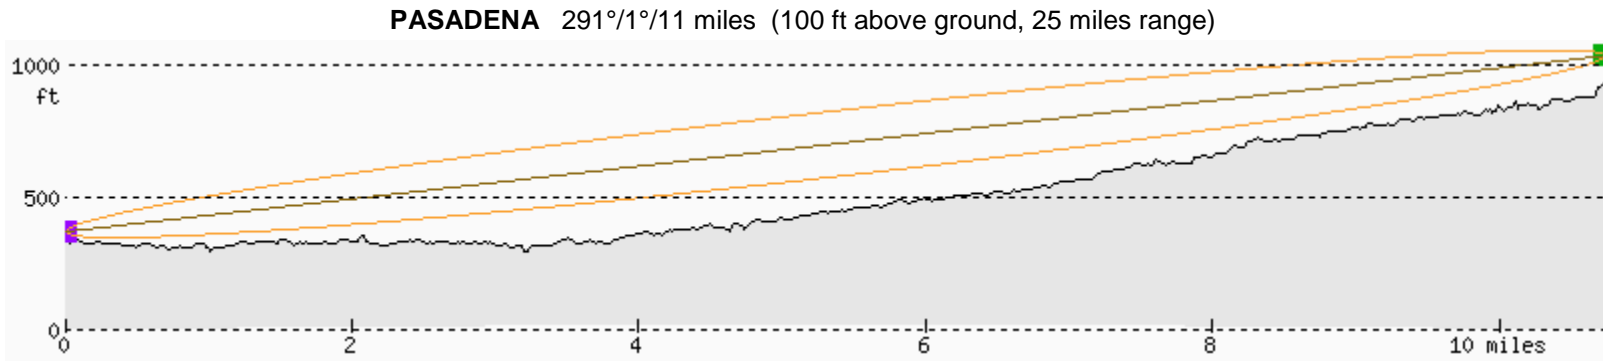

KPARN FRESNEL PATH – KP BALDWIN PARK MC

JANUARY, 2012

PLEASANT PEAK 119°/1°/28 miles (50 ft above ground, 100 miles range)

PLEASANT PEAK TO KP BALDWIN PARK - YES

WEST LA 252°/0°/22 miles (85 ft above ground, 25 miles range)

KP WEST LA TO KP BALDWIN PARK - NO

PASADENA TO KP BALDWIN PARK - YES

KP BALDWIN PARK TO KP SOUTH BAY - NO

BALDWIN PARK 23°/0°/14 miles (100 ft above ground, 25 miles range)

KP BALDWIN PARK TO KP DOWNEY - NO

LAMC 264°/0°/18 miles (110 ft above ground, 25 miles range)

KP LAMC TO KP BALDWIN PARK - NO

CORONA 106°/0°/29 miles (110 ft above ground, 25 miles range)

CORONA DATA TO KP BALDWIN PARK – NO