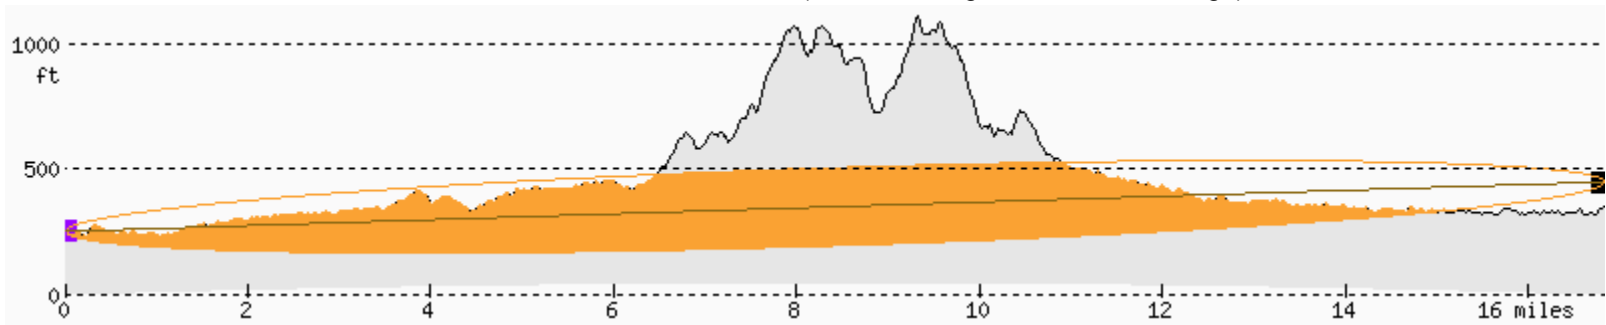

BALDWIN PARK 319°/0°/17 miles (100 ft above ground, 25 miles range)

KP BALDWIN PARK TO KP KRAEMER - NO