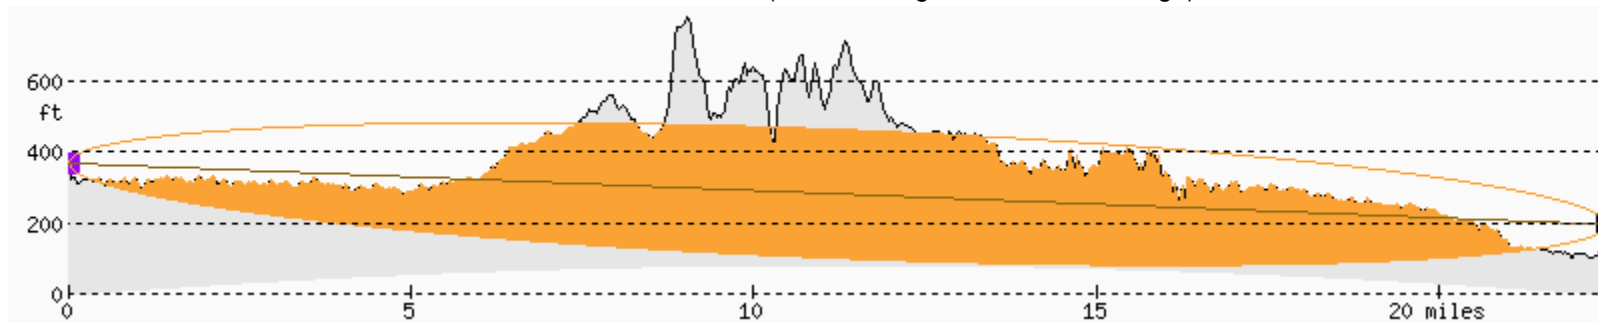

KPARN FRESNEL PATH – KP BALDWIN PARK MC

JANUARY, 2012

PLEASANT PEAK 119°/1°/28 miles (50 ft above ground, 100 miles range)

PLEASANT PEAK TO KP BALDWIN PARK - YES

WEST LA 252°/0°/22 miles (85 ft above ground, 25 miles range)

KP WEST LA TO KP BALDWIN PARK - NO

PASADENA TO KP BALDWIN PARK - YES

KP BALDWIN PARK TO KP SOUTH BAY - NO

BALDWIN PARK 23°/0°/14 miles (100 ft above ground, 25 miles range)

KP BALDWIN PARK TO KP DOWNEY - NO

LAMC 264°/0°/18 miles (110 ft above ground, 25 miles range)

KP LAMC TO KP BALDWIN PARK - NO

CORONA 106°/0°/29 miles (110 ft above ground, 25 miles range)

CORONA DATA TO KP BALDWIN PARK – NO