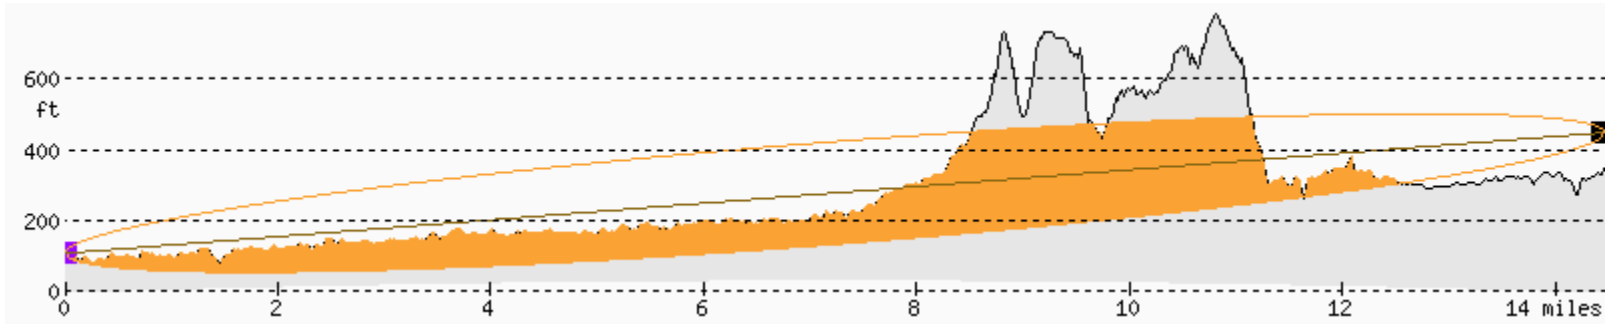

KP WEST LA TO KP BALDWIN PARK - NO

PASADENA TO KP BALDWIN PARK - YES

KP BALDWIN PARK TO KP SOUTH BAY - NO

BALDWIN PARK 23°/0°/14 miles (100 ft above ground, 25 miles range)

KP BALDWIN PARK TO KP DOWNEY - NO

LAMC 264°/0°/18 miles (110 ft above ground, 25 miles range)

KP LAMC TO KP BALDWIN PARK - NO

CORONA 106°/0°/29 miles (110 ft above ground, 25 miles range)

CORONA DATA TO KP BALDWIN PARK – NO