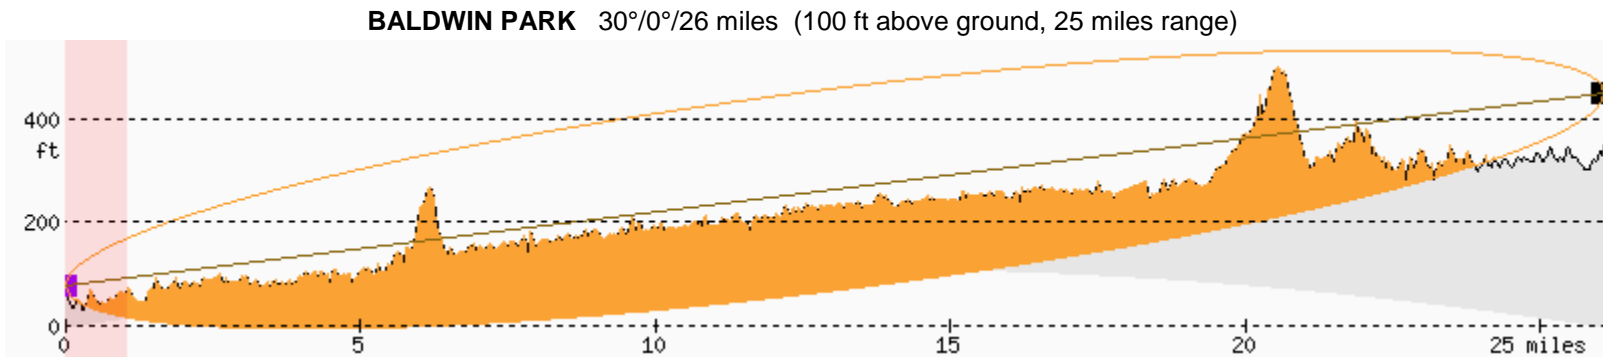

KPARN FRESNEL PATH – KP BALDWIN PARK MC

JANUARY, 2012

PLEASANT PEAK 119°/1°/28 miles (50 ft above ground, 100 miles range)

PLEASANT PEAK TO KP BALDWIN PARK - YES

WEST LA 252°/0°/22 miles (85 ft above ground, 25 miles range)

KP WEST LA TO KP BALDWIN PARK - NO

PASADENA TO KP BALDWIN PARK - YES

KP BALDWIN PARK TO KP SOUTH BAY - NO

BALDWIN PARK 23°/0°/14 miles (100 ft above ground, 25 miles range)

KP BALDWIN PARK TO KP DOWNEY - NO

LAMC 264°/0°/18 miles (110 ft above ground, 25 miles range)

KP LAMC TO KP BALDWIN PARK - NO

CORONA 106°/0°/29 miles (110 ft above ground, 25 miles range)

CORONA DATA TO KP BALDWIN PARK – NO