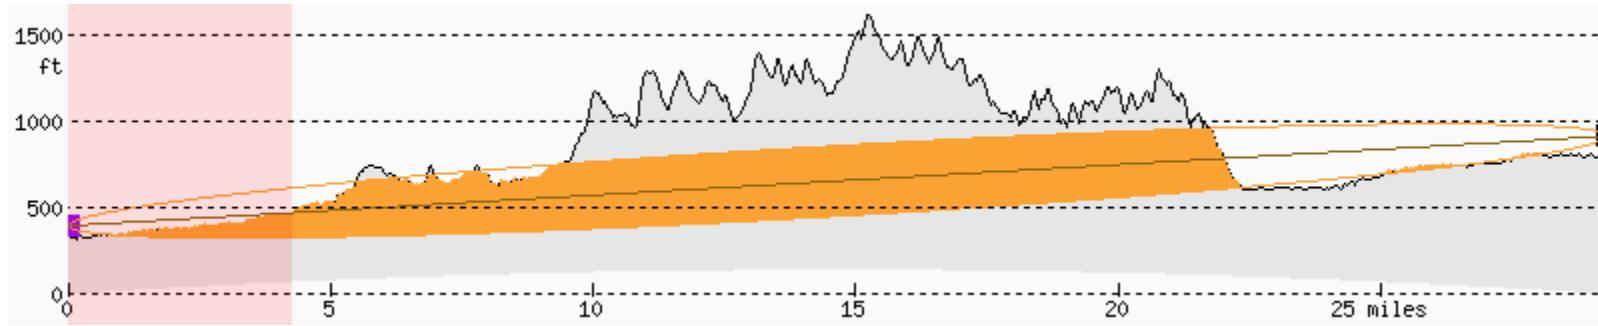

LAMC 264°/0°/18 miles (110 ft above ground, 25 miles range)

KP LAMC TO KP BALDWIN PARK - NO

CORONA 106°/0°/29 miles (110 ft above ground, 25 miles range)

CORONA DATA TO KP BALDWIN PARK – NO