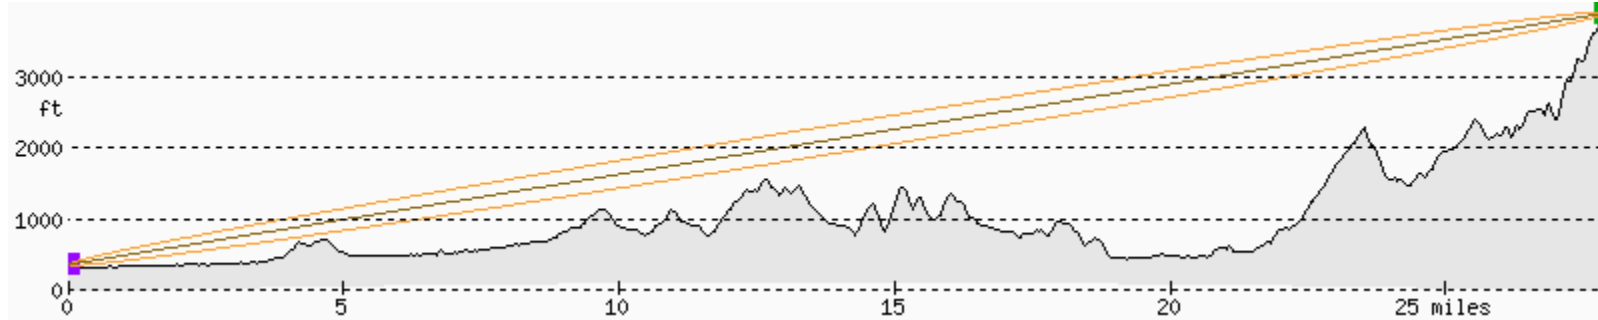

KPARN FRESNEL PATH – KP BALDWIN PARK MC

JANUARY, 2012

PLEASANT PEAK 119°/1°/28 miles (50 ft above ground, 100 miles range)

PLEASANT PEAK TO KP BALDWIN PARK - YES

WEST LA 252°/0°/22 miles (85 ft above ground, 25 miles range)

KP WEST LA TO KP BALDWIN PARK - NO

PASADENA TO KP BALDWIN PARK - YES

KP BALDWIN PARK TO KP SOUTH BAY - NO

BALDWIN PARK 23°/0°/14 miles (100 ft above ground, 25 miles range)

KP BALDWIN PARK TO KP DOWNEY - NO

LAMC 264°/0°/18 miles (110 ft above ground, 25 miles range)

KP LAMC TO KP BALDWIN PARK - NO

CORONA 106°/0°/29 miles (110 ft above ground, 25 miles range)

CORONA DATA TO KP BALDWIN PARK – NO