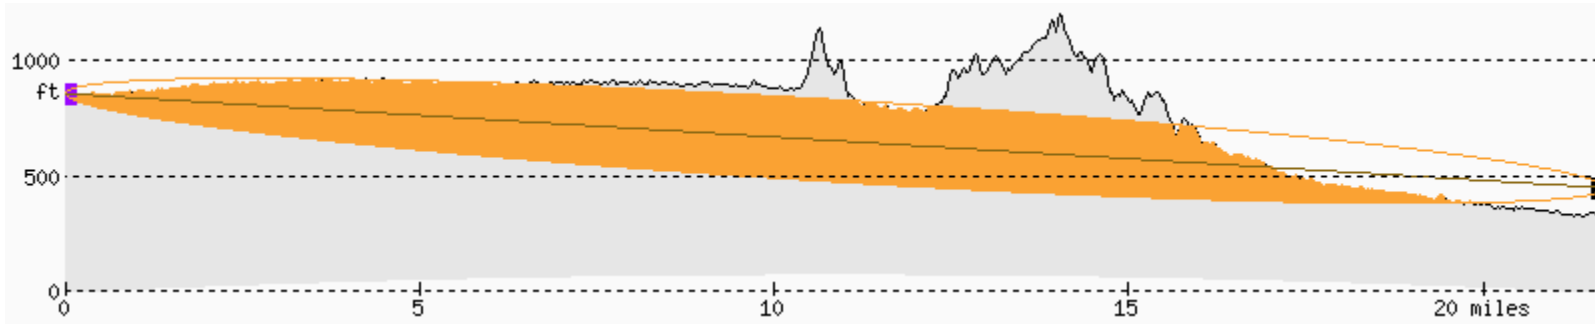

BALDWIN PARK 264°/0°/22 miles (100 ft above ground, 25 miles range)