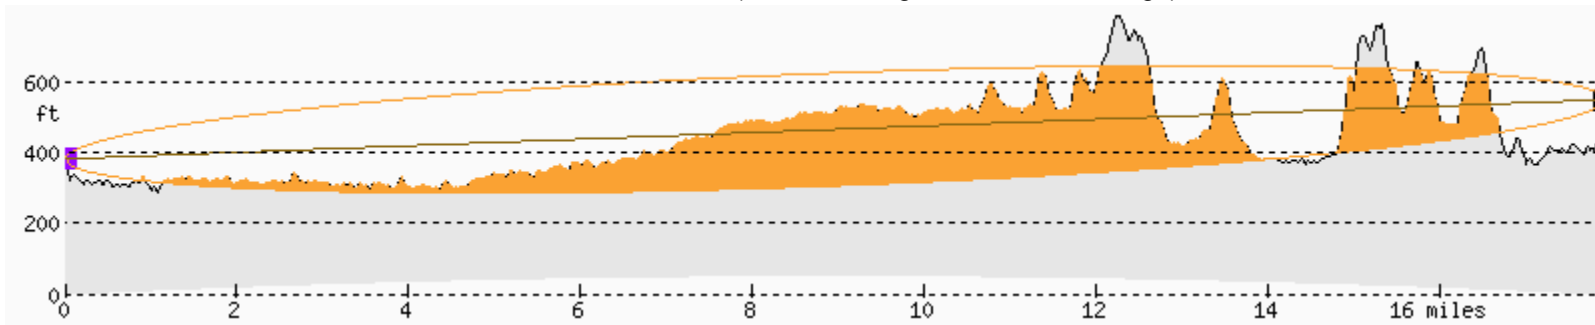

LAMC 264°/0°/18 miles (110 ft above ground, 25 miles range)

KP LAMC TO KP BALDWIN PARK - NO

CORONA 106°/0°/29 miles (110 ft above ground, 25 miles range)

CORONA DATA TO KP BALDWIN PARK – NO