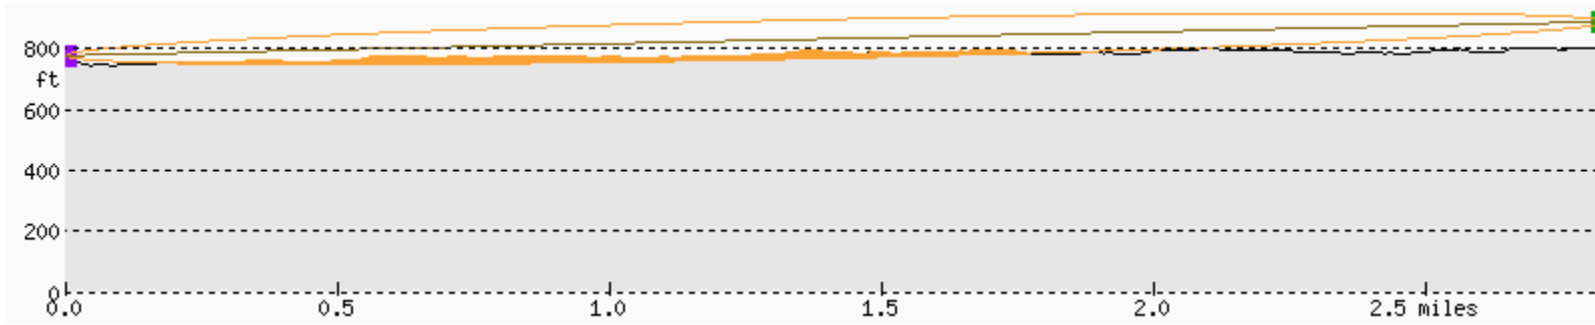

KPARN FRESNEL PATH – KP PAN CITY MC

JANUARY, 2012

PLEASANT PEAK 109°/0°/55 miles (50 ft above ground, 100 miles range)

PLEASANT PEAK TO KP PAN CITY - YES

PAN CITY 304°/0°/11 miles (85 ft above ground, 50 miles range)

KP PAN CITY TO KP LAMC - NO

PAN CITY 273°/0°/17 miles (85 ft above ground, 50 miles range)

KP PAN CITY TO PASADENA REOC - NO

PAN CITY 283°/0°/3 miles (85 ft above ground, 50 miles range)

KP PAN CITY TO SHERMAN WAY LAB - YES

PAN CITY 57°/0°/10 miles (85 ft above ground, 50 miles range)

KP PAN CITY TO KP WOODLAND HILLS - MARGINAL

WEST LA 153°/-1°/13 miles (85 ft above ground, 25 miles range)

KP WEST LA TO KP PAN CITY - NO