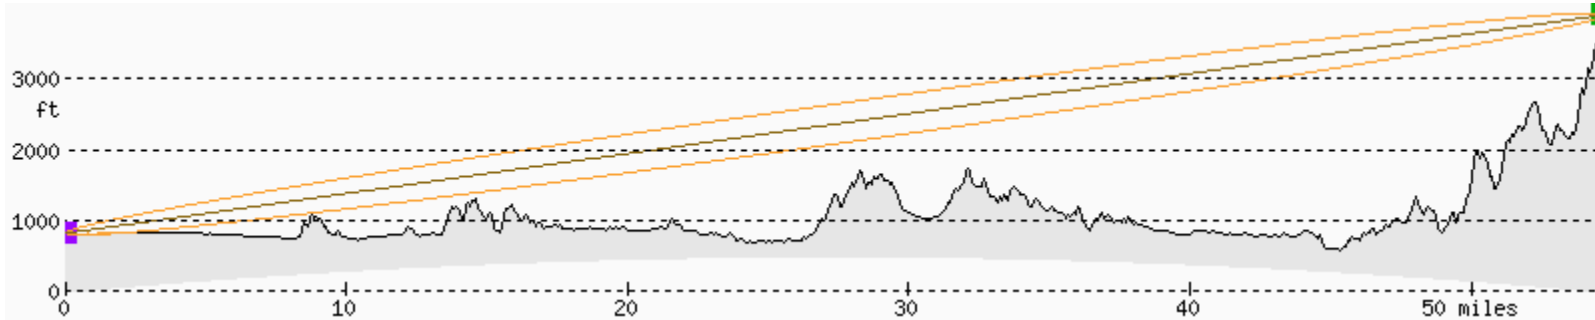

KPARN FRESNEL PATH – KP PAN CITY MC

JANUARY, 2012

PLEASANT PEAK 109°/0°/55 miles (50 ft above ground, 100 miles range)

PLEASANT PEAK TO KP PAN CITY - YES

PAN CITY 304°/0°/11 miles (85 ft above ground, 50 miles range)

KP PAN CITY TO KP LAMC - NO

PAN CITY 273°/0°/17 miles (85 ft above ground, 50 miles range)

KP PAN CITY TO PASADENA REOC - NO

PAN CITY 283°/0°/3 miles (85 ft above ground, 50 miles range)

KP PAN CITY TO SHERMAN WAY LAB - YES