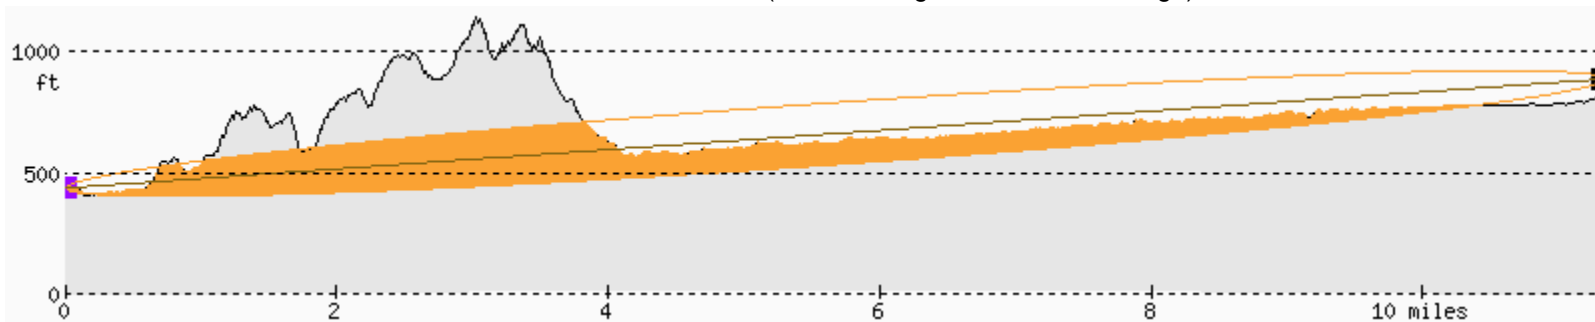

KPARN FRESNEL PATH – KP PAN CITY MC

JANUARY, 2012

PLEASANT PEAK 109°/0°/55 miles (50 ft above ground, 100 miles range)

PLEASANT PEAK TO KP PAN CITY - YES

PAN CITY 304°/0°/11 miles (85 ft above ground, 50 miles range)

KP PAN CITY TO KP LAMC - NO

PAN CITY 273°/0°/17 miles (85 ft above ground, 50 miles range)

KP PAN CITY TO PASADENA REOC - NO

PAN CITY 283°/0°/3 miles (85 ft above ground, 50 miles range)

KP PAN CITY TO SHERMAN WAY LAB - YES