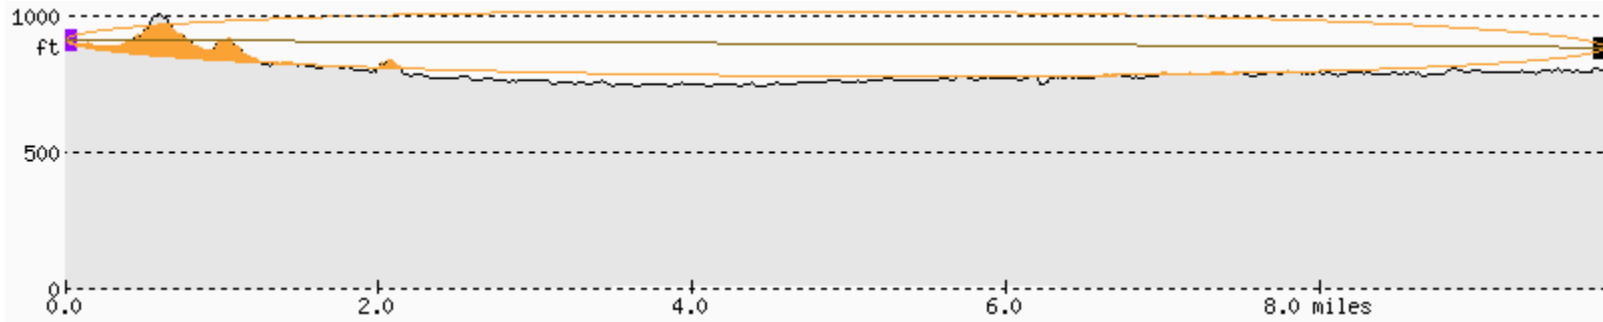

KP PAN CITY TO KP LAMC - NO

PAN CITY 273°/0°/17 miles (85 ft above ground, 50 miles range)

KP PAN CITY TO PASADENA REOC - NO

PAN CITY 283°/0°/3 miles (85 ft above ground, 50 miles range)

KP PAN CITY TO SHERMAN WAY LAB - YES

PAN CITY 57°/0°/10 miles (85 ft above ground, 50 miles range)

KP PAN CITY TO KP WOODLAND HILLS - MARGINAL

WEST LA 153°/-1°/13 miles (85 ft above ground, 25 miles range)

KP WEST LA TO KP PAN CITY - NO