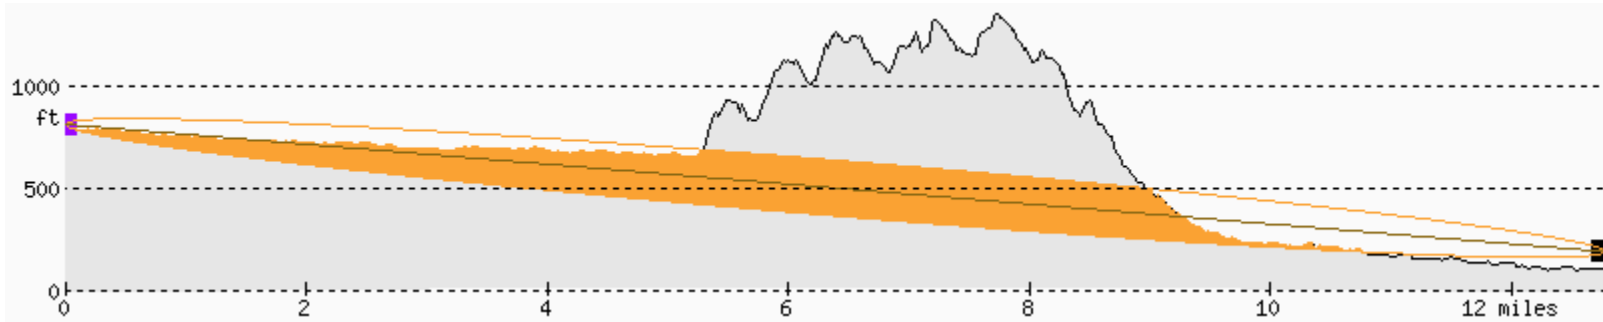

KP PAN CITY TO KP WOODLAND HILLS - MARGINAL

WEST LA 153°/-1°/13 miles (85 ft above ground, 25 miles range)