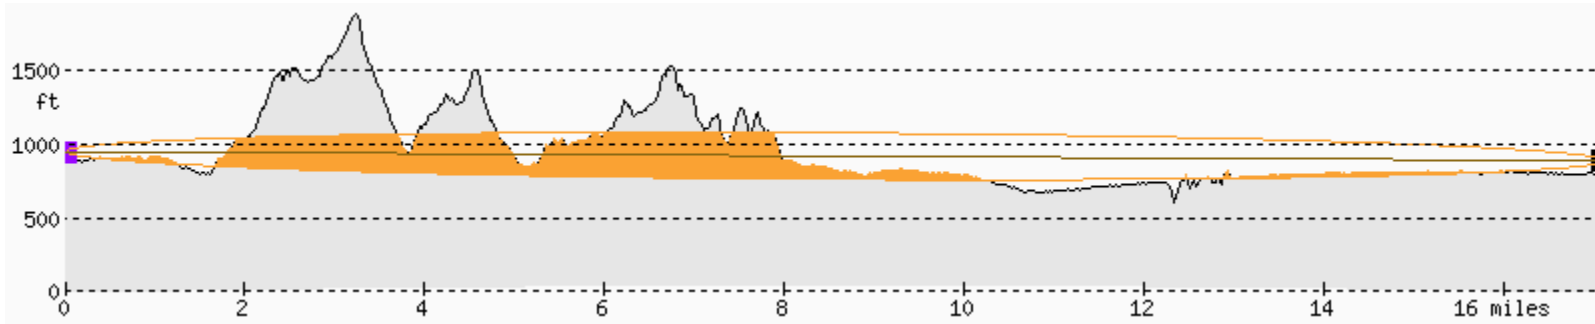

KPARN FRESNEL PATH – KP PAN CITY MC

JANUARY, 2012

PLEASANT PEAK 109°/0°/55 miles (50 ft above ground, 100 miles range)

PLEASANT PEAK TO KP PAN CITY - YES

PAN CITY 304°/0°/11 miles (85 ft above ground, 50 miles range)

KP PAN CITY TO KP LAMC - NO

PAN CITY 273°/0°/17 miles (85 ft above ground, 50 miles range)

KP PAN CITY TO PASADENA REOC - NO

PAN CITY 283°/0°/3 miles (85 ft above ground, 50 miles range)

KP PAN CITY TO SHERMAN WAY LAB - YES

PAN CITY 57°/0°/10 miles (85 ft above ground, 50 miles range)

KP PAN CITY TO KP WOODLAND HILLS - MARGINAL

WEST LA 153°/-1°/13 miles (85 ft above ground, 25 miles range)

KP WEST LA TO KP PAN CITY - NO