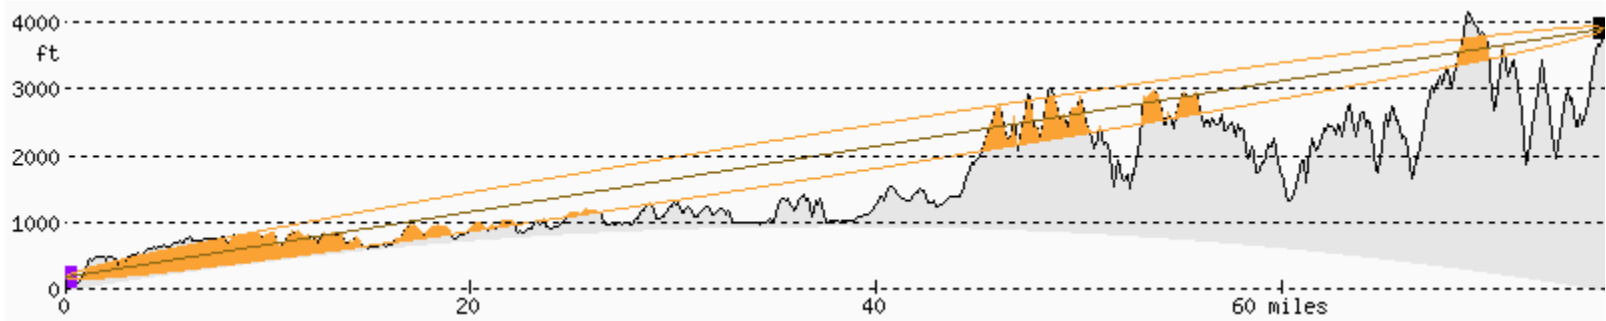

PLEASANT PEAK 243°/1°/26 miles (50 ft above ground, 100 miles range)

PLEASANT PEAK TO KP MORENO VALLEY MED CENTER – YES

PLEASANT PEAK 198°/1°/22 miles (50 ft above ground, 100 miles range)

PLEASANT PEAK TO KP FONTANA MEDICAL CENTER - MARGINAL

PLEASANT PEAK 171°/2°/16 miles (50 ft above ground, 100 miles range)

PLEASANT PEAK TO KP ONTARIO MC – YES

PLEASANT PEAK 324°/0°/76 miles (50 ft above ground, 100 miles range)

PLEASANT PEAK TO KP ZION MC - NO