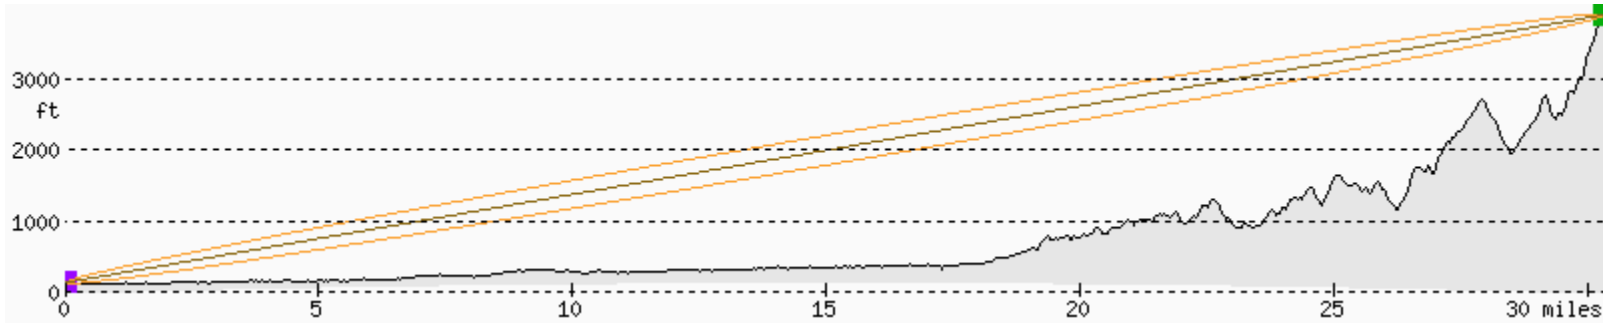

PLEASANT PEAK TO SHERMAN WAY LAB - YES

PLEASANT PEAK 116°/1°/39 miles (50 ft above ground, 100 miles range)

PLEASANT PEAK TO WALNUT CENTER – YES

PLEASANT PEAK 105°/1°/44 miles (50 ft above ground, 100 miles range)

PLEASANT PEAK TO LAMC - YES

PLEASANT PEAK 76°/1°/39 miles (50 ft above ground, 100 miles range)

PLEASANT PEAK TO KP SOUTH BAY - YES

PLEASANT PEAK 93°/1°/30 miles (50 ft above ground, 100 miles range)

PLEASANT PEAK TO KP DOWNEY - YES