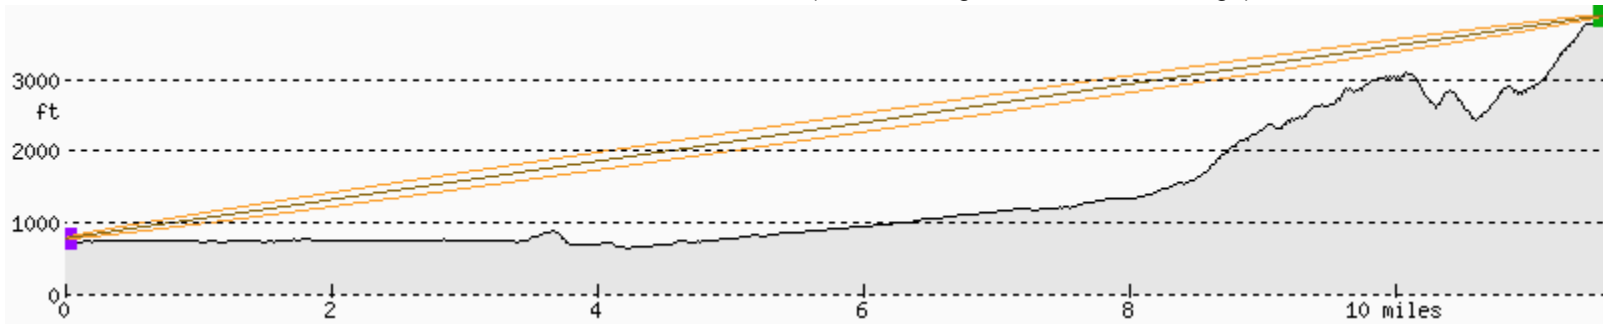

PLEASANT PEAK 119°/1°/28 miles (50 ft above ground, 100 miles range)

PLEASANT PEAK TO KP BALDWIN PARK – YES

PLEASANT PEAK 95°/3°/13 miles (50 ft above ground, 100 miles range)

PLEASANT PEAK TO KP KRAEMER - YES

PLEASANT PEAK 30°/3°/13 miles (50 ft above ground, 100 miles range)

PLEASANT PEAK TO KP OC IRVINE - YES

PLEASANT PEAK 218°/3°/12 miles (50 ft above ground, 100 miles range)

PLEASANT PEAK TO KP RIVERSIDE - YES