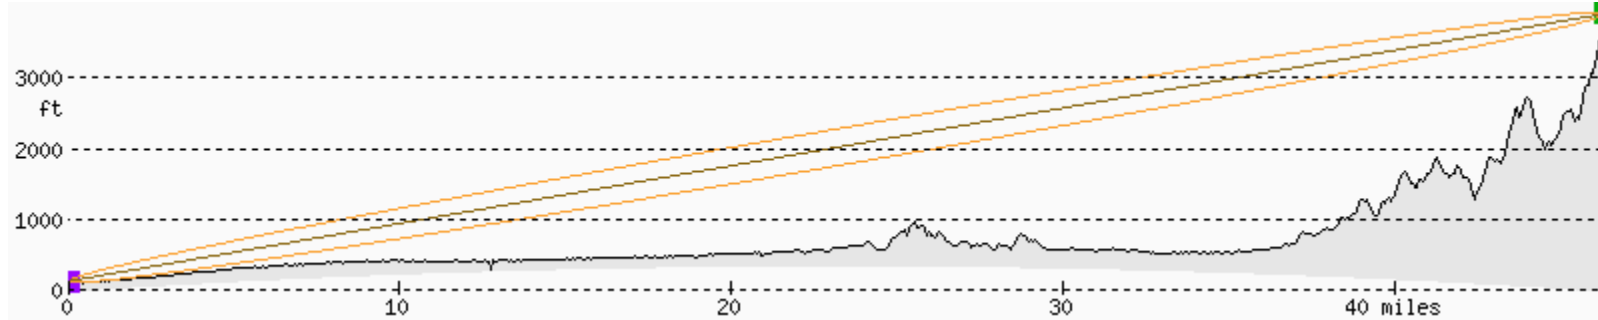

KPARN FRESNEL PATH – PLEASANT PEAK

JANUARY, 2012

PLEASANT PEAK 98°/1°/46 miles (50 ft above ground, 100 miles range)

PLEASANT PEAK TO KP WEST LA - YES

PLEASANT PEAK 109°/0°/55 miles (50 ft above ground, 100 miles range)

PLEASANT PEAK TO KP PAN CITY - YES

PLEASANT PEAK 102°/0°/61 miles (50 ft above ground, 100 miles range)

PLEASANT PEAK TO KP WOODLAND HILLS – NO

PLEASANT PEAK 109°/0°/52 miles (50 ft above ground, 100 miles range)

PLEASANT PEAK TO SHERMAN WAY LAB - YES

PLEASANT PEAK 116°/1°/39 miles (50 ft above ground, 100 miles range)

PLEASANT PEAK TO WALNUT CENTER – YES

PLEASANT PEAK 105°/1°/44 miles (50 ft above ground, 100 miles range)