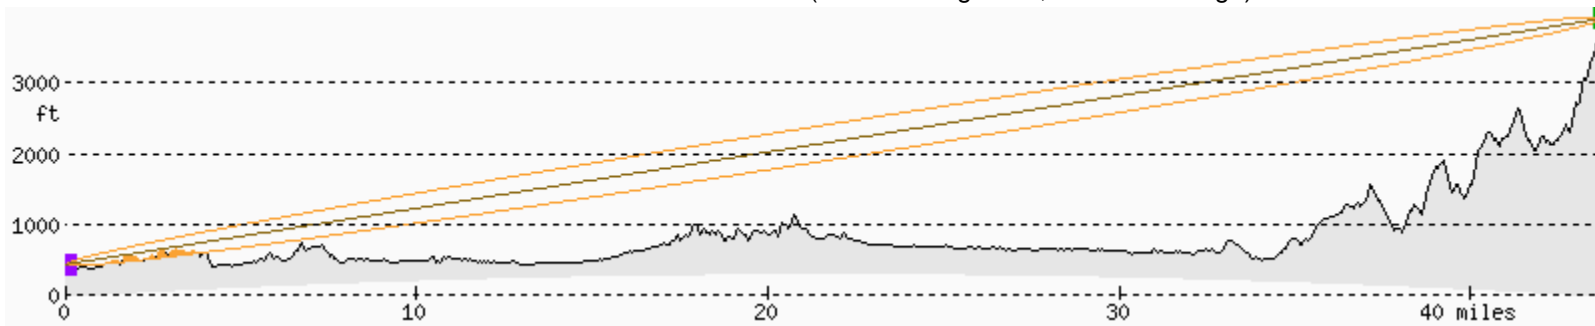

PLEASANT PEAK TO KP PAN CITY - YES

PLEASANT PEAK 102°/0°/61 miles (50 ft above ground, 100 miles range)

PLEASANT PEAK TO KP WOODLAND HILLS – NO

PLEASANT PEAK 109°/0°/52 miles (50 ft above ground, 100 miles range)

PLEASANT PEAK TO SHERMAN WAY LAB - YES

PLEASANT PEAK 116°/1°/39 miles (50 ft above ground, 100 miles range)

PLEASANT PEAK TO WALNUT CENTER – YES

PLEASANT PEAK 105°/1°/44 miles (50 ft above ground, 100 miles range)

PLEASANT PEAK TO LAMC - YES

PLEASANT PEAK 76°/1°/39 miles (50 ft above ground, 100 miles range)

PLEASANT PEAK TO KP SOUTH BAY - YES

PLEASANT PEAK 93°/1°/30 miles (50 ft above ground, 100 miles range)

PLEASANT PEAK TO KP DOWNEY - YES