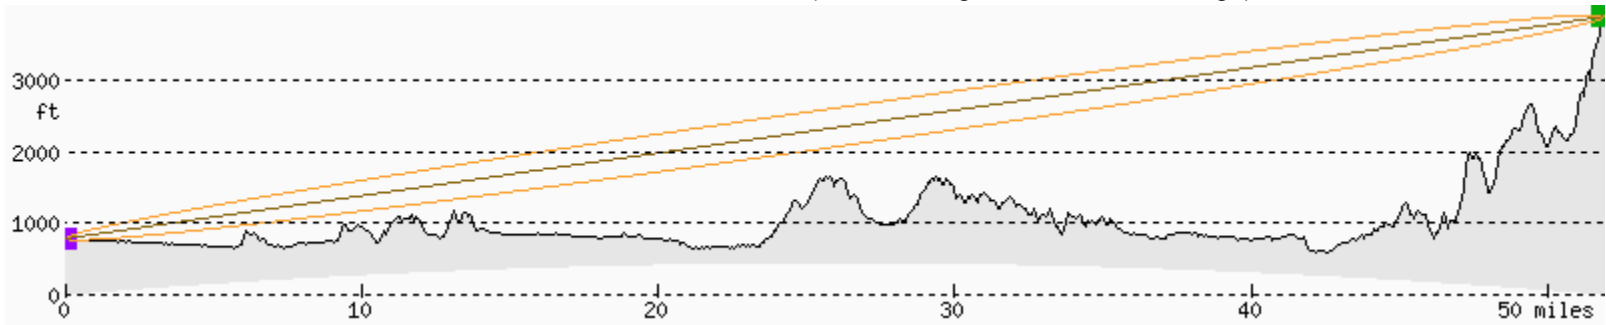

KPARN FRESNEL PATH – PLEASANT PEAK

JANUARY, 2012

PLEASANT PEAK 98°/1°/46 miles (50 ft above ground, 100 miles range)

PLEASANT PEAK TO KP WEST LA - YES

PLEASANT PEAK 109°/0°/55 miles (50 ft above ground, 100 miles range)

PLEASANT PEAK TO KP PAN CITY - YES

PLEASANT PEAK 102°/0°/61 miles (50 ft above ground, 100 miles range)

PLEASANT PEAK TO KP WOODLAND HILLS – NO

PLEASANT PEAK 109°/0°/52 miles (50 ft above ground, 100 miles range)

PLEASANT PEAK TO SHERMAN WAY LAB - YES

PLEASANT PEAK 116°/1°/39 miles (50 ft above ground, 100 miles range)

PLEASANT PEAK TO WALNUT CENTER – YES

PLEASANT PEAK 105°/1°/44 miles (50 ft above ground, 100 miles range)

PLEASANT PEAK TO LAMC - YES

PLEASANT PEAK 76°/1°/39 miles (50 ft above ground, 100 miles range)

PLEASANT PEAK TO KP SOUTH BAY - YES

PLEASANT PEAK 93°/1°/30 miles (50 ft above ground, 100 miles range)

PLEASANT PEAK TO KP DOWNEY - YES