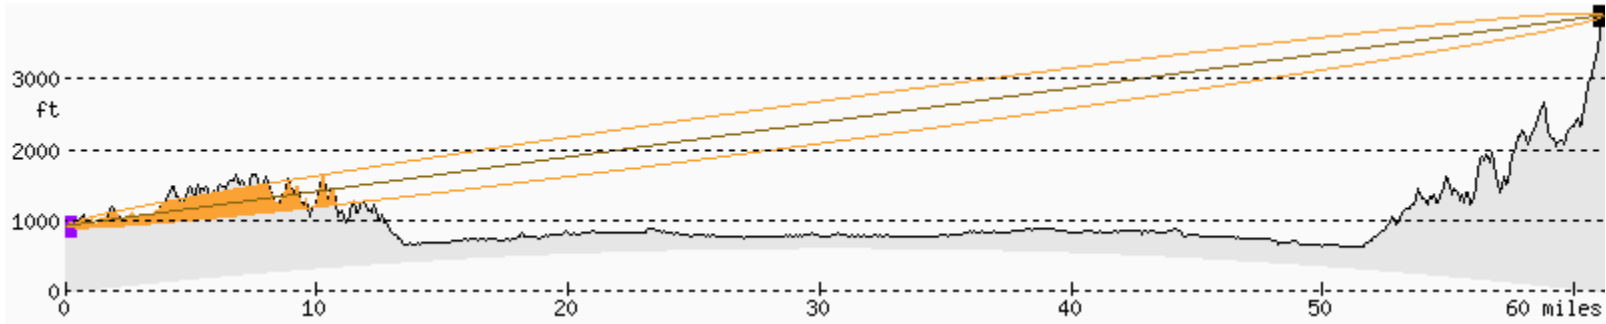

KPARN FRESNEL PATH – PLEASANT PEAK

JANUARY, 2012

PLEASANT PEAK 98°/1°/46 miles (50 ft above ground, 100 miles range)

PLEASANT PEAK TO KP WEST LA - YES

PLEASANT PEAK 109°/0°/55 miles (50 ft above ground, 100 miles range)

PLEASANT PEAK TO KP PAN CITY - YES

PLEASANT PEAK 102°/0°/61 miles (50 ft above ground, 100 miles range)

PLEASANT PEAK TO KP WOODLAND HILLS – NO

PLEASANT PEAK 109°/0°/52 miles (50 ft above ground, 100 miles range)

PLEASANT PEAK TO SHERMAN WAY LAB - YES

PLEASANT PEAK 116°/1°/39 miles (50 ft above ground, 100 miles range)

PLEASANT PEAK TO WALNUT CENTER – YES

PLEASANT PEAK 105°/1°/44 miles (50 ft above ground, 100 miles range)

PLEASANT PEAK TO LAMC - YES

PLEASANT PEAK 76°/1°/39 miles (50 ft above ground, 100 miles range)

PLEASANT PEAK TO KP SOUTH BAY - YES

PLEASANT PEAK 93°/1°/30 miles (50 ft above ground, 100 miles range)

PLEASANT PEAK TO KP DOWNEY - YES