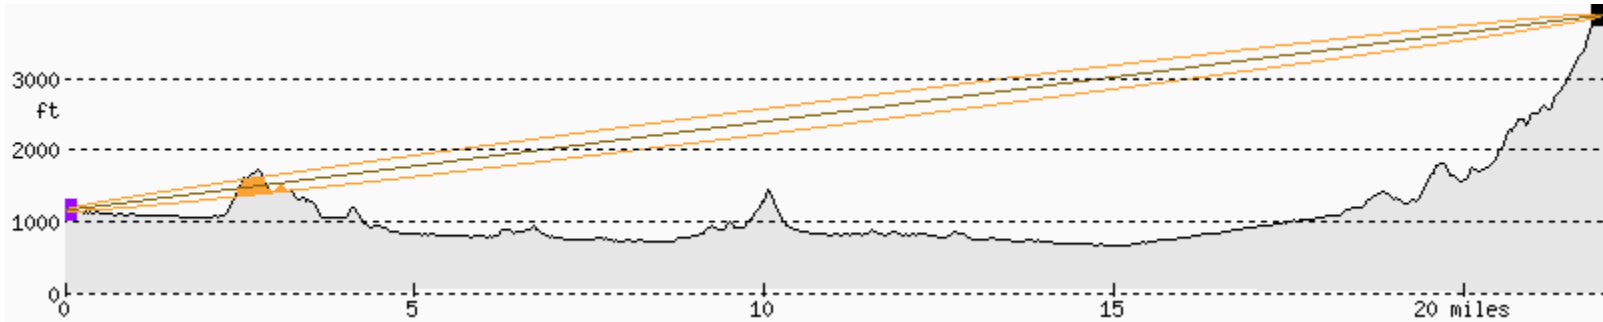

PLEASANT PEAK 30°/3°/13 miles (50 ft above ground, 100 miles range)

PLEASANT PEAK TO KP OC IRVINE - YES

PLEASANT PEAK 218°/3°/12 miles (50 ft above ground, 100 miles range)

PLEASANT PEAK TO KP RIVERSIDE - YES

PLEASANT PEAK 243°/1°/26 miles (50 ft above ground, 100 miles range)

PLEASANT PEAK TO KP MORENO VALLEY MED CENTER – YES

PLEASANT PEAK 198°/1°/22 miles (50 ft above ground, 100 miles range)

PLEASANT PEAK TO KP FONTANA MEDICAL CENTER - MARGINAL