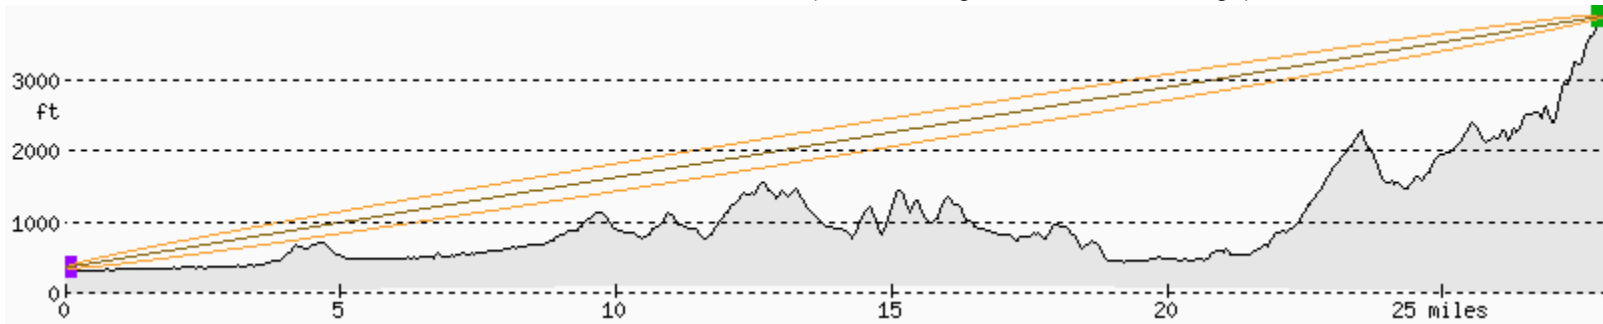

PLEASANT PEAK TO SHERMAN WAY LAB - YES

PLEASANT PEAK 116°/1°/39 miles (50 ft above ground, 100 miles range)

PLEASANT PEAK TO WALNUT CENTER – YES

PLEASANT PEAK 105°/1°/44 miles (50 ft above ground, 100 miles range)

PLEASANT PEAK TO LAMC - YES

PLEASANT PEAK 76°/1°/39 miles (50 ft above ground, 100 miles range)

PLEASANT PEAK TO KP SOUTH BAY - YES

PLEASANT PEAK 93°/1°/30 miles (50 ft above ground, 100 miles range)

PLEASANT PEAK TO KP DOWNEY - YES

PLEASANT PEAK 119°/1°/28 miles (50 ft above ground, 100 miles range)

PLEASANT PEAK TO KP BALDWIN PARK – YES

PLEASANT PEAK 95°/3°/13 miles (50 ft above ground, 100 miles range)

PLEASANT PEAK TO KP KRAEMER - YES

PLEASANT PEAK 30°/3°/13 miles (50 ft above ground, 100 miles range)

PLEASANT PEAK TO KP OC IRVINE - YES

PLEASANT PEAK 218°/3°/12 miles (50 ft above ground, 100 miles range)

PLEASANT PEAK TO KP RIVERSIDE - YES