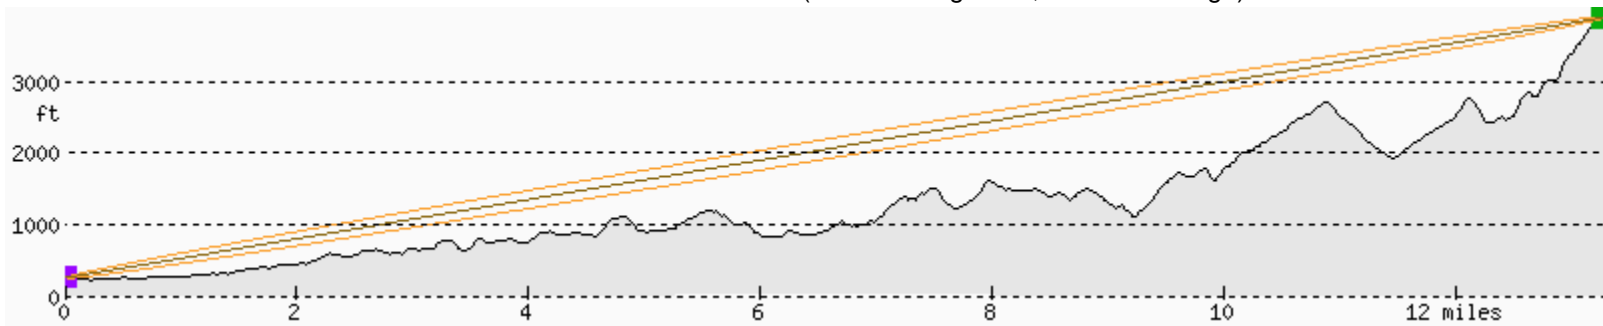

PLEASANT PEAK TO KP BALDWIN PARK – YES

PLEASANT PEAK 95°/3°/13 miles (50 ft above ground, 100 miles range)