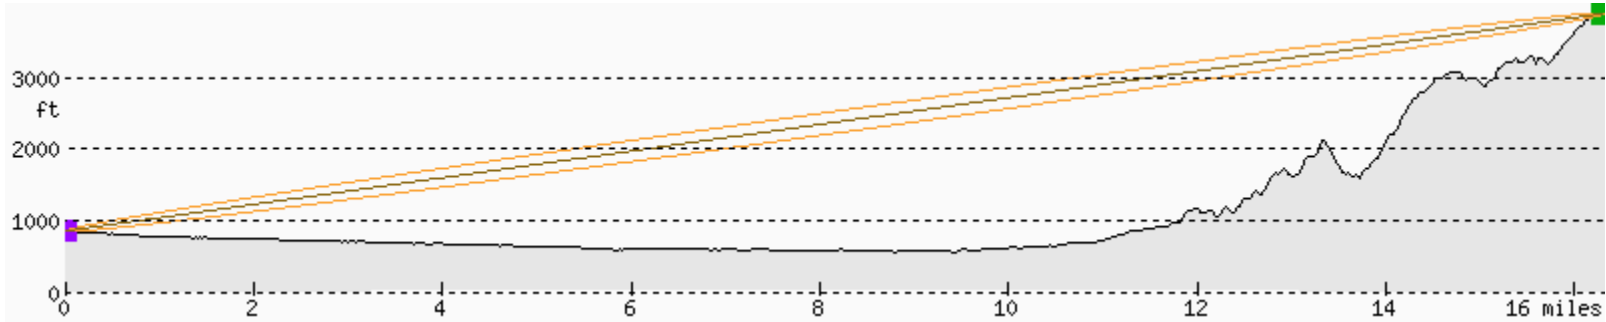

PLEASANT PEAK 243°/1°/26 miles (50 ft above ground, 100 miles range)

PLEASANT PEAK TO KP MORENO VALLEY MED CENTER – YES

PLEASANT PEAK 198°/1°/22 miles (50 ft above ground, 100 miles range)

PLEASANT PEAK TO KP FONTANA MEDICAL CENTER - MARGINAL

PLEASANT PEAK 171°/2°/16 miles (50 ft above ground, 100 miles range)

PLEASANT PEAK TO KP ONTARIO MC – YES

PLEASANT PEAK 324°/0°/76 miles (50 ft above ground, 100 miles range)

PLEASANT PEAK TO KP ZION MC - NO