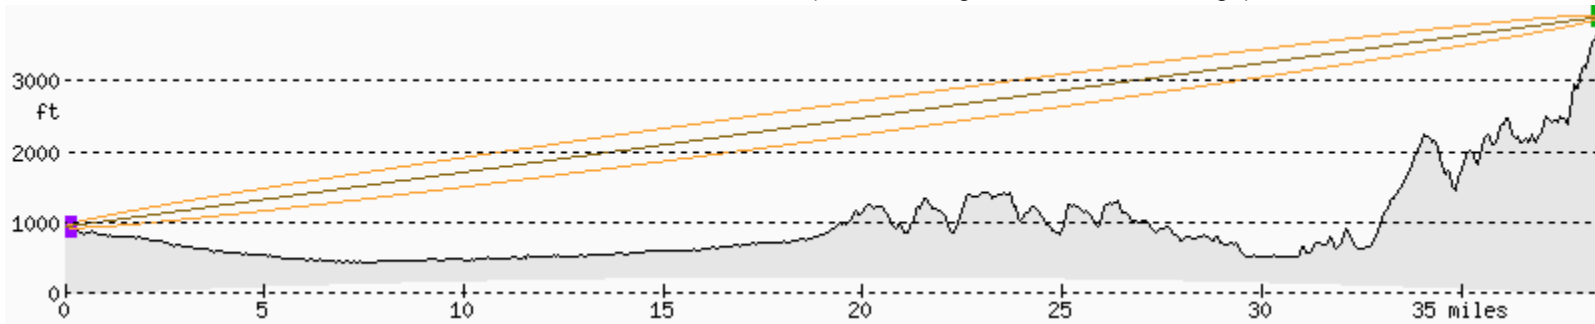

PLEASANT PEAK TO KP PAN CITY - YES

PLEASANT PEAK 102°/0°/61 miles (50 ft above ground, 100 miles range)

PLEASANT PEAK TO KP WOODLAND HILLS – NO

PLEASANT PEAK 109°/0°/52 miles (50 ft above ground, 100 miles range)

PLEASANT PEAK TO SHERMAN WAY LAB - YES

PLEASANT PEAK 116°/1°/39 miles (50 ft above ground, 100 miles range)

PLEASANT PEAK TO WALNUT CENTER – YES

PLEASANT PEAK 105°/1°/44 miles (50 ft above ground, 100 miles range)

PLEASANT PEAK TO LAMC - YES

PLEASANT PEAK 76°/1°/39 miles (50 ft above ground, 100 miles range)

PLEASANT PEAK TO KP SOUTH BAY - YES

PLEASANT PEAK 93°/1°/30 miles (50 ft above ground, 100 miles range)

PLEASANT PEAK TO KP DOWNEY - YES