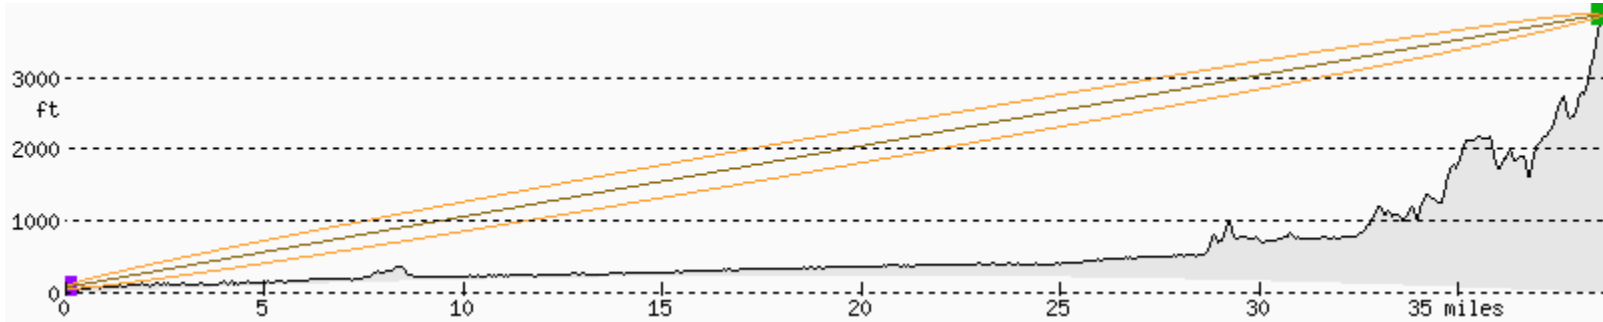

PLEASANT PEAK TO SHERMAN WAY LAB - YES

PLEASANT PEAK 116°/1°/39 miles (50 ft above ground, 100 miles range)

PLEASANT PEAK TO WALNUT CENTER – YES

PLEASANT PEAK 105°/1°/44 miles (50 ft above ground, 100 miles range)

PLEASANT PEAK TO LAMC - YES

PLEASANT PEAK 76°/1°/39 miles (50 ft above ground, 100 miles range)

PLEASANT PEAK TO KP SOUTH BAY - YES

PLEASANT PEAK 93°/1°/30 miles (50 ft above ground, 100 miles range)

PLEASANT PEAK TO KP DOWNEY - YES