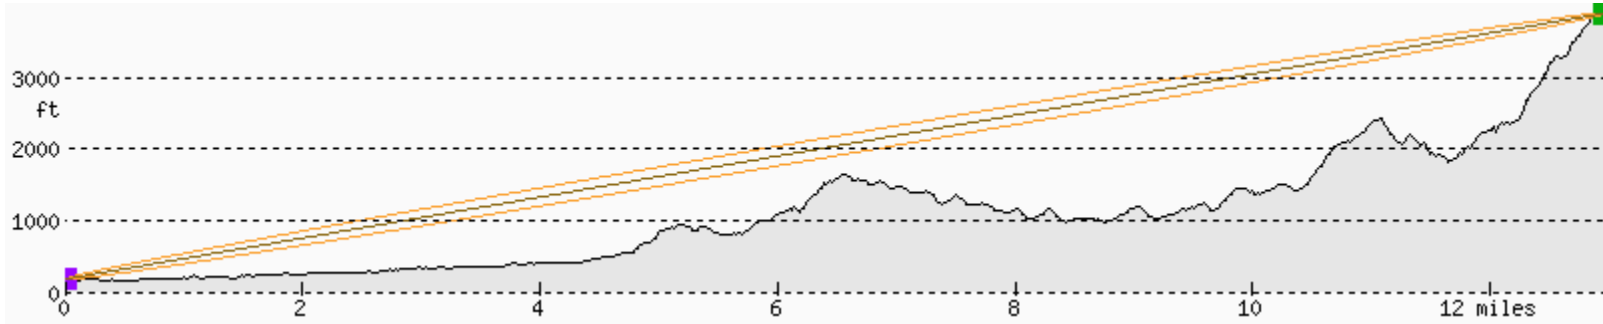

PLEASANT PEAK 119°/1°/28 miles (50 ft above ground, 100 miles range)

PLEASANT PEAK TO KP BALDWIN PARK – YES

PLEASANT PEAK 95°/3°/13 miles (50 ft above ground, 100 miles range)

PLEASANT PEAK TO KP KRAEMER - YES

PLEASANT PEAK 30°/3°/13 miles (50 ft above ground, 100 miles range)

PLEASANT PEAK TO KP OC IRVINE - YES

PLEASANT PEAK 218°/3°/12 miles (50 ft above ground, 100 miles range)

PLEASANT PEAK TO KP RIVERSIDE - YES