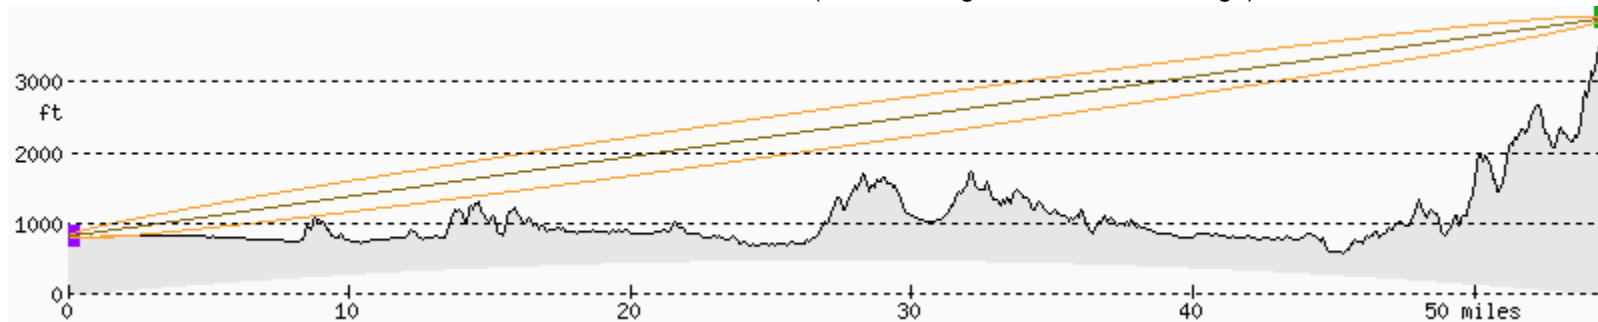

KPARN FRESNEL PATH – PLEASANT PEAK

JANUARY, 2012

PLEASANT PEAK 98°/1°/46 miles (50 ft above ground, 100 miles range)

PLEASANT PEAK TO KP WEST LA - YES

PLEASANT PEAK 109°/0°/55 miles (50 ft above ground, 100 miles range)

PLEASANT PEAK TO KP PAN CITY - YES

PLEASANT PEAK 102°/0°/61 miles (50 ft above ground, 100 miles range)

PLEASANT PEAK TO KP WOODLAND HILLS – NO

PLEASANT PEAK 109°/0°/52 miles (50 ft above ground, 100 miles range)

PLEASANT PEAK TO SHERMAN WAY LAB - YES

PLEASANT PEAK 116°/1°/39 miles (50 ft above ground, 100 miles range)

PLEASANT PEAK TO WALNUT CENTER – YES

PLEASANT PEAK 105°/1°/44 miles (50 ft above ground, 100 miles range)