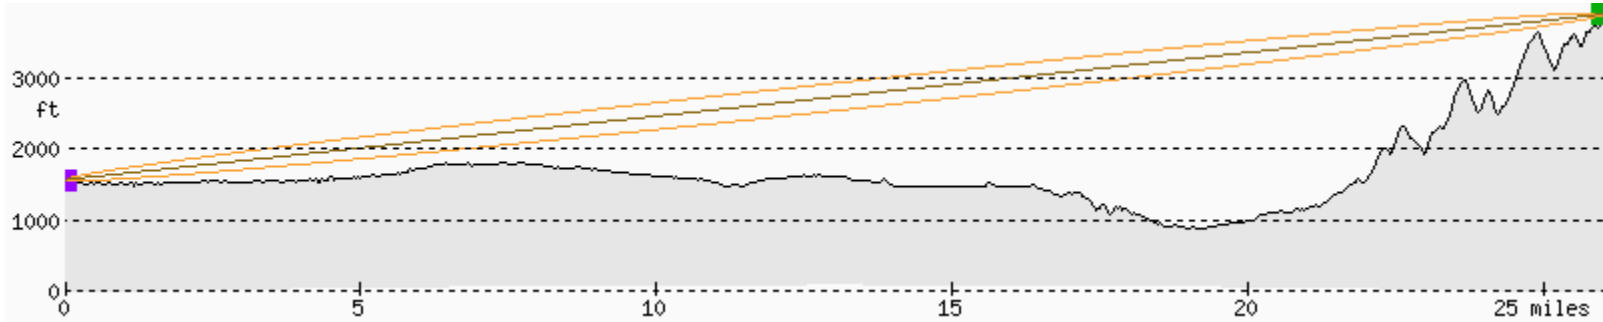

PLEASANT PEAK 30°/3°/13 miles (50 ft above ground, 100 miles range)

PLEASANT PEAK TO KP OC IRVINE - YES

PLEASANT PEAK 218°/3°/12 miles (50 ft above ground, 100 miles range)

PLEASANT PEAK TO KP RIVERSIDE - YES

PLEASANT PEAK 243°/1°/26 miles (50 ft above ground, 100 miles range)

PLEASANT PEAK TO KP MORENO VALLEY MED CENTER – YES

PLEASANT PEAK 198°/1°/22 miles (50 ft above ground, 100 miles range)

PLEASANT PEAK TO KP FONTANA MEDICAL CENTER - MARGINAL