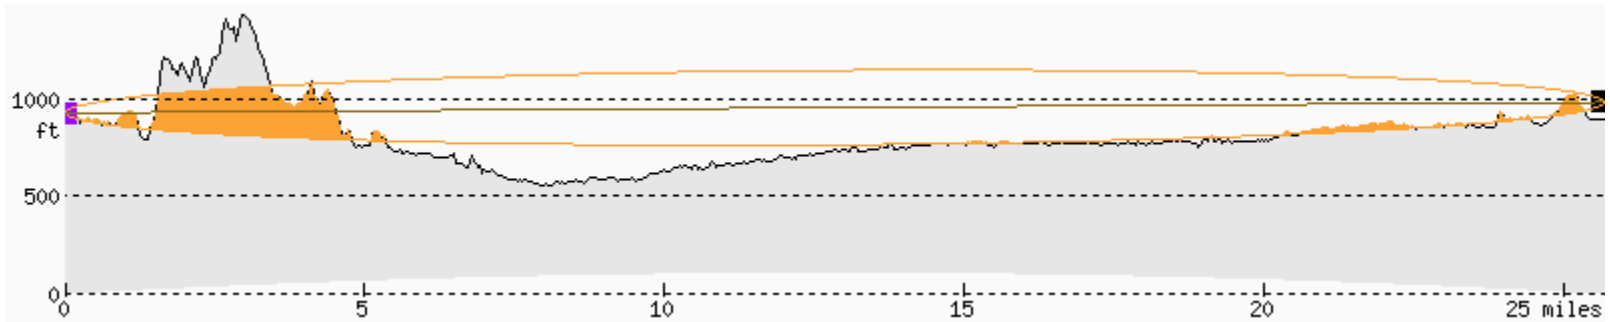

KPARN FRESNEL PATH – KP WOODLAND HILLS MC

JANUARY, 2012

PLEASANT PEAK 102°/0°/61 miles (50 ft above ground, 100 miles range)

PLEASANT PEAK TO KP WOODLAND HILLS - NO

WOODLAND HILL 237°/0°/10 miles (85 ft above ground, 50 miles range)

KP WOODLAND HILLS TO KP PAN CITY - MARGINAL

WOODLAND HILL 247°/0°/12 miles (85 ft above ground, 50 miles range)

KP WOODLAND HILLS TO SHERMAN WAY LAB - MARGINAL

WOODLAND HILL 260°/0°/26 miles (85 ft above ground, 50 miles range)

KP WOODLAND HILLS TO PASADENA REOC - NO

WOODLAND HILL 274°/0°/18 miles (85 ft above ground, 50 miles range)

KP WOODLAND HILLS TO KP LAMC - NO