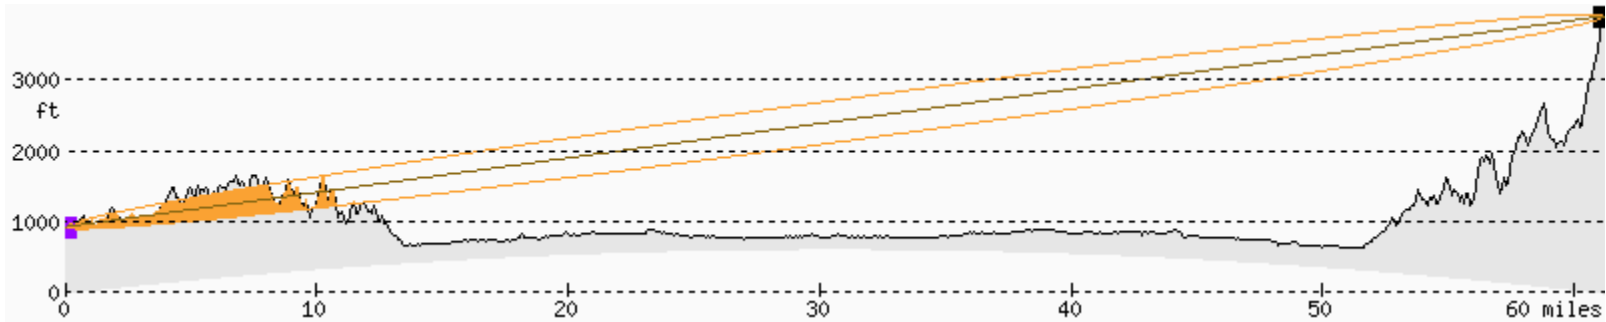

KPARN FRESNEL PATH – KP WOODLAND HILLS MC

JANUARY, 2012

PLEASANT PEAK 102°/0°/61 miles (50 ft above ground, 100 miles range)

PLEASANT PEAK TO KP WOODLAND HILLS - NO

WOODLAND HILL 237°/0°/10 miles (85 ft above ground, 50 miles range)

KP WOODLAND HILLS TO KP PAN CITY - MARGINAL

WOODLAND HILL 247°/0°/12 miles (85 ft above ground, 50 miles range)

KP WOODLAND HILLS TO SHERMAN WAY LAB - MARGINAL

WOODLAND HILL 260°/0°/26 miles (85 ft above ground, 50 miles range)

KP WOODLAND HILLS TO PASADENA REOC - NO

WOODLAND HILL 274°/0°/18 miles (85 ft above ground, 50 miles range)

KP WOODLAND HILLS TO KP LAMC - NO