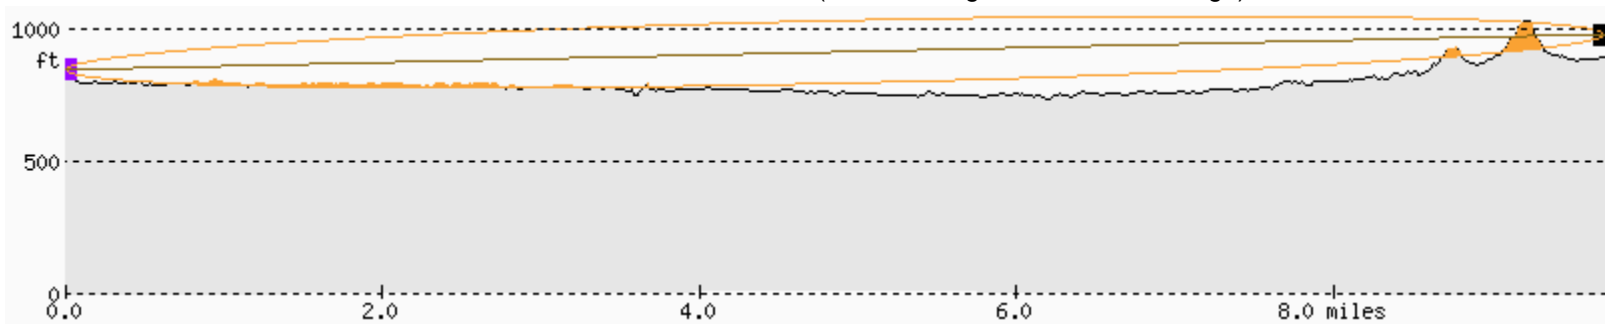

KPARN FRESNEL PATH – KP WOODLAND HILLS MC

JANUARY, 2012

PLEASANT PEAK 102°/0°/61 miles (50 ft above ground, 100 miles range)

PLEASANT PEAK TO KP WOODLAND HILLS - NO

WOODLAND HILL 237°/0°/10 miles (85 ft above ground, 50 miles range)

KP WOODLAND HILLS TO KP PAN CITY - MARGINAL

WOODLAND HILL 247°/0°/12 miles (85 ft above ground, 50 miles range)

KP WOODLAND HILLS TO SHERMAN WAY LAB - MARGINAL

WOODLAND HILL 260°/0°/26 miles (85 ft above ground, 50 miles range)

KP WOODLAND HILLS TO PASADENA REOC - NO

WOODLAND HILL 274°/0°/18 miles (85 ft above ground, 50 miles range)

KP WOODLAND HILLS TO KP LAMC - NO