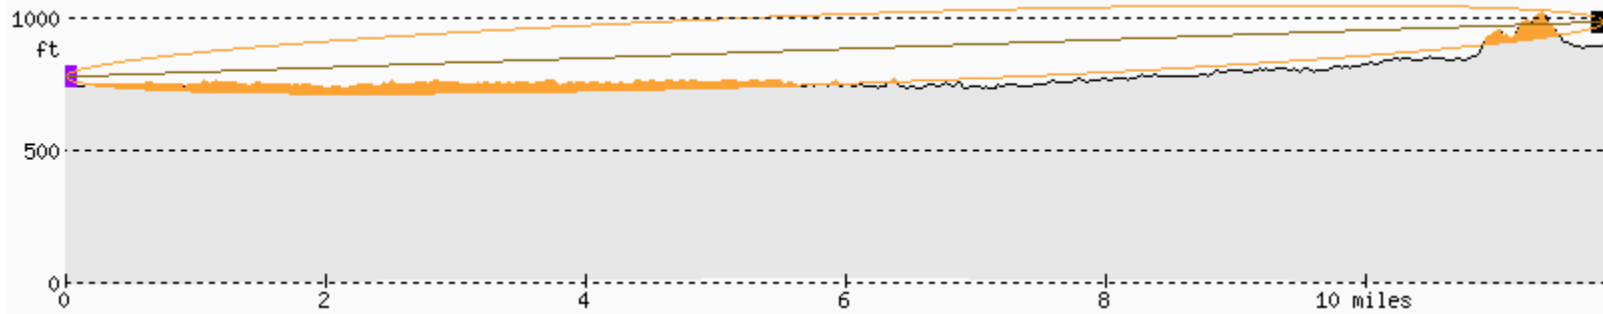

KPARN FRESNEL PATH – KP WOODLAND HILLS MC

JANUARY, 2012

PLEASANT PEAK 102°/0°/61 miles (50 ft above ground, 100 miles range)

PLEASANT PEAK TO KP WOODLAND HILLS - NO

WOODLAND HILL 237°/0°/10 miles (85 ft above ground, 50 miles range)

KP WOODLAND HILLS TO KP PAN CITY - MARGINAL

WOODLAND HILL 247°/0°/12 miles (85 ft above ground, 50 miles range)

KP WOODLAND HILLS TO SHERMAN WAY LAB - MARGINAL

WOODLAND HILL 260°/0°/26 miles (85 ft above ground, 50 miles range)

KP WOODLAND HILLS TO PASADENA REOC - NO

WOODLAND HILL 274°/0°/18 miles (85 ft above ground, 50 miles range)

KP WOODLAND HILLS TO KP LAMC - NO