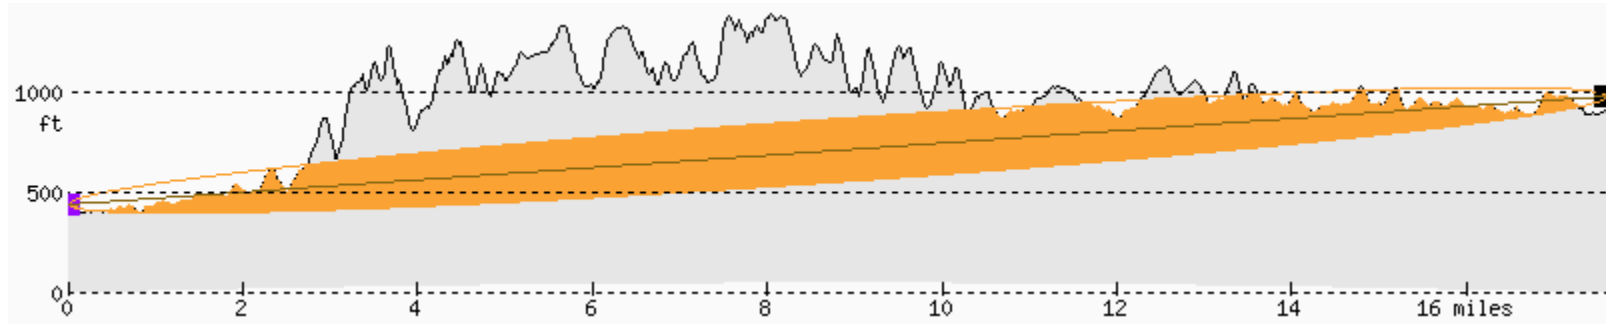

WOODLAND HILL 274°/0°/18 miles (85 ft above ground, 50 miles range)

KP WOODLAND HILLS TO KP LAMC - NO