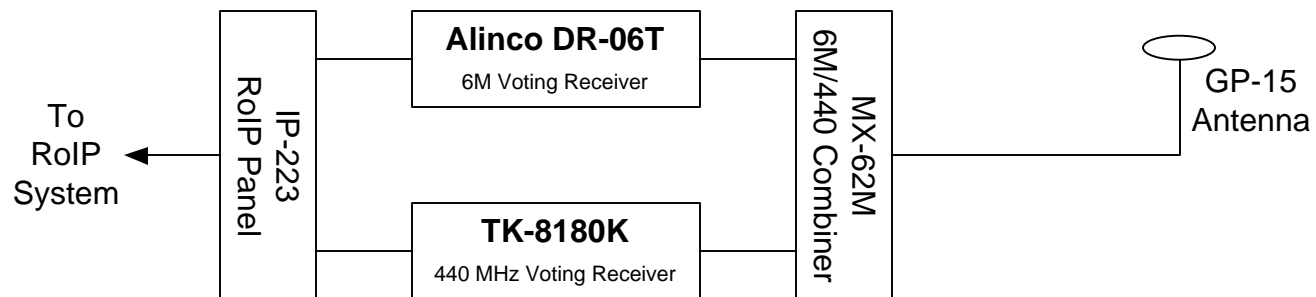

SO-239 Bulkhead  
Termination

**Rivcomm, Inc.**

1330 Dodson Way  
Riverside, CA 92507  
951.328.0211

Date  
**03-20-2011**

Made  
**CR**

**Kaiser Permanente- Fontana**  
Amateur Radio System- H.C.C. Equipment