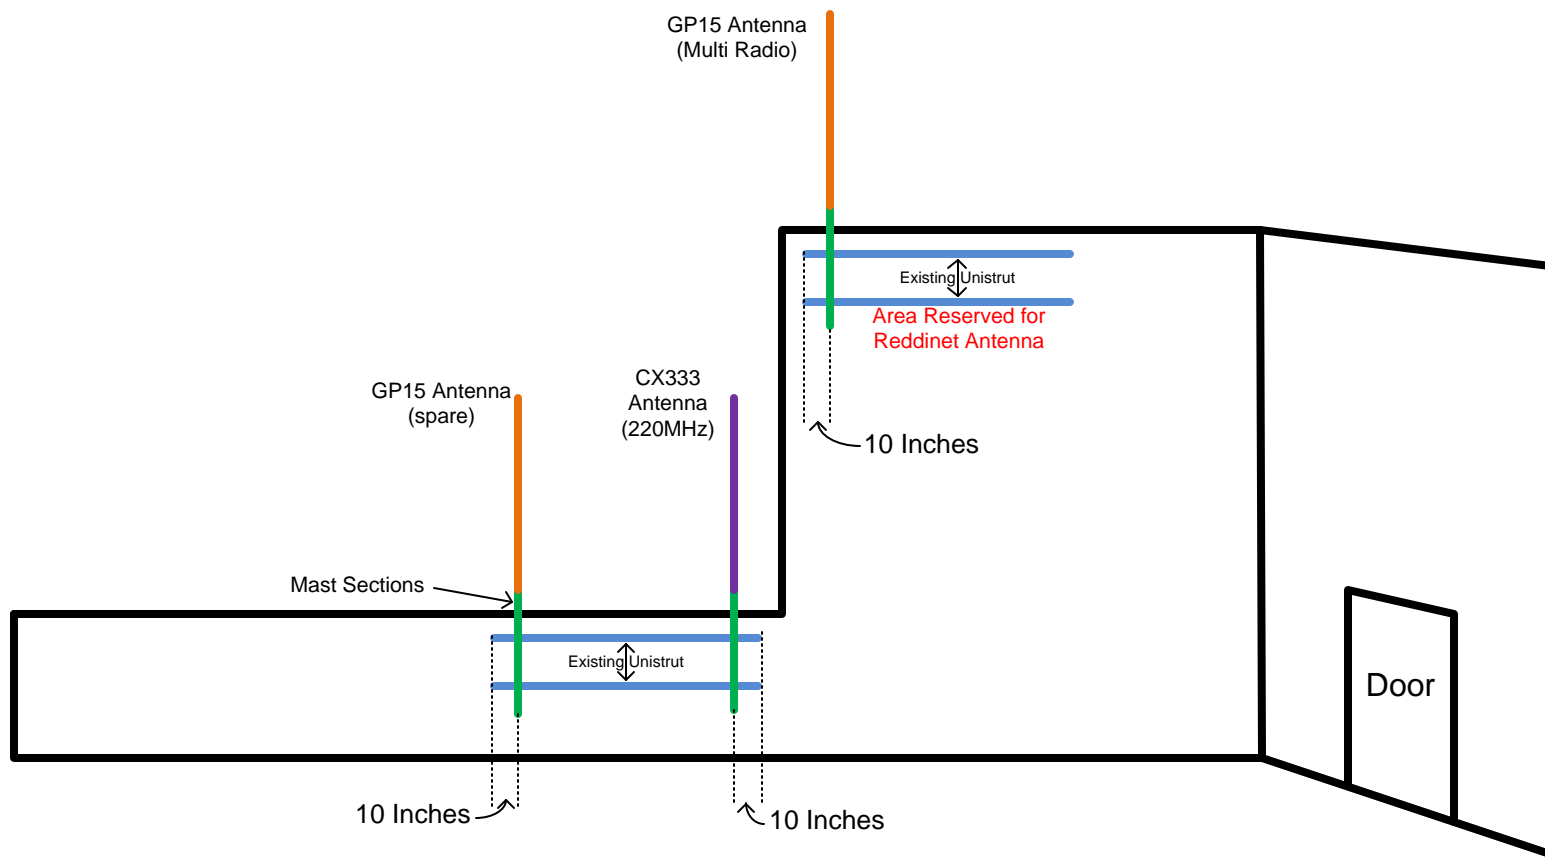

Location

Cable entry port

Ground Bar
With EMP

RF Cable Duct
(LMR-195 connects
to 1/2" Hardline) →

220MHz
(existing equipment)

220MHz

6M

440MHz

2M

Hospital Roof Top

Rivcomm, Inc.

1330 Dodson Way
Riverside, CA 92507
951.328.0211

Date
December 2010

Made
CR

Kaiser Permanente- Moreno Valley Hospital

Amateur Band Antenna Placement- View Looking East of Roof of Building