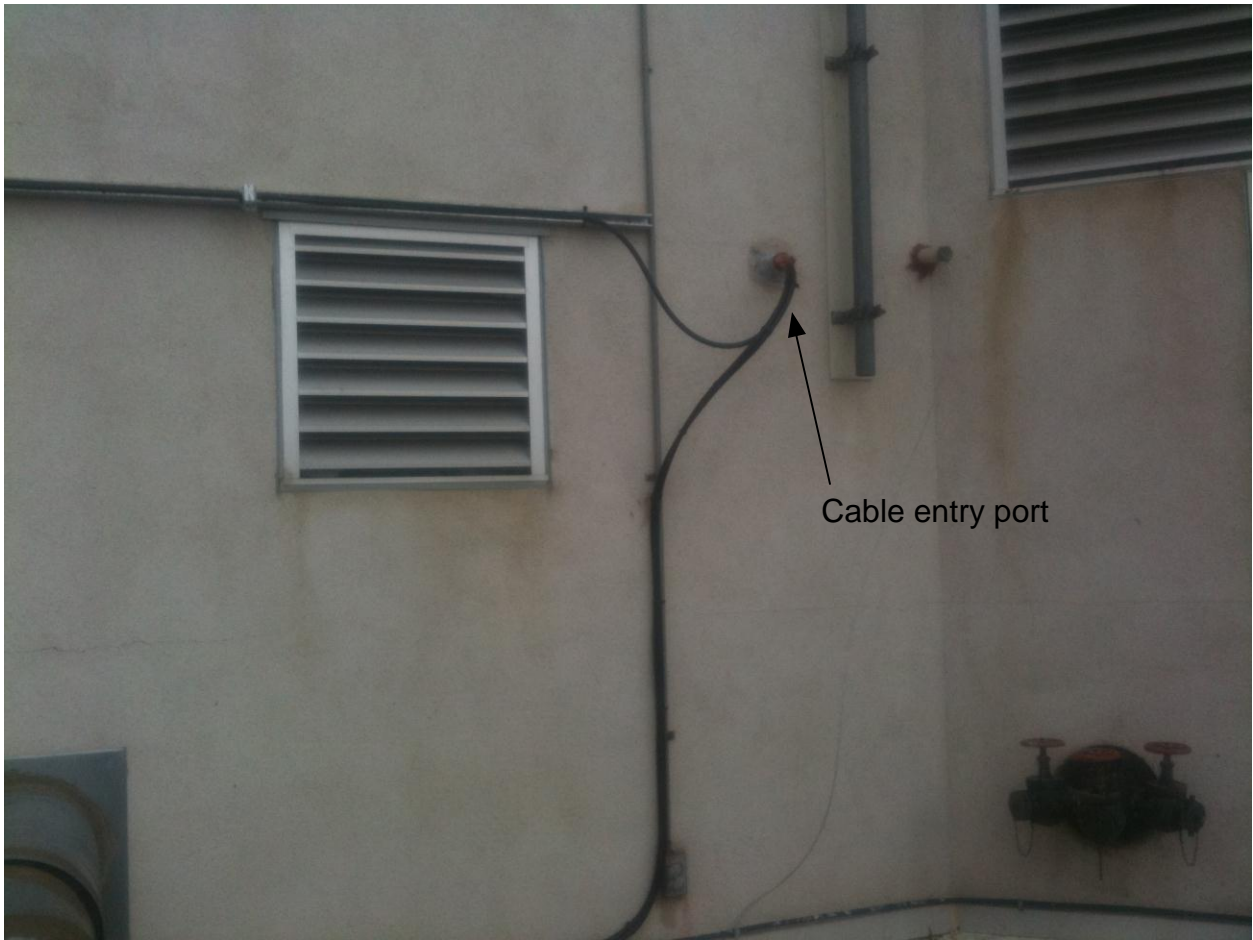

Location

Cable entry port

Ground Bar
With EMP

RF Cable Duct
(LMR-195 connects
to 1/2" Hardline) →

220MHz
(existing equipment)

220MHz

6M

440MHz