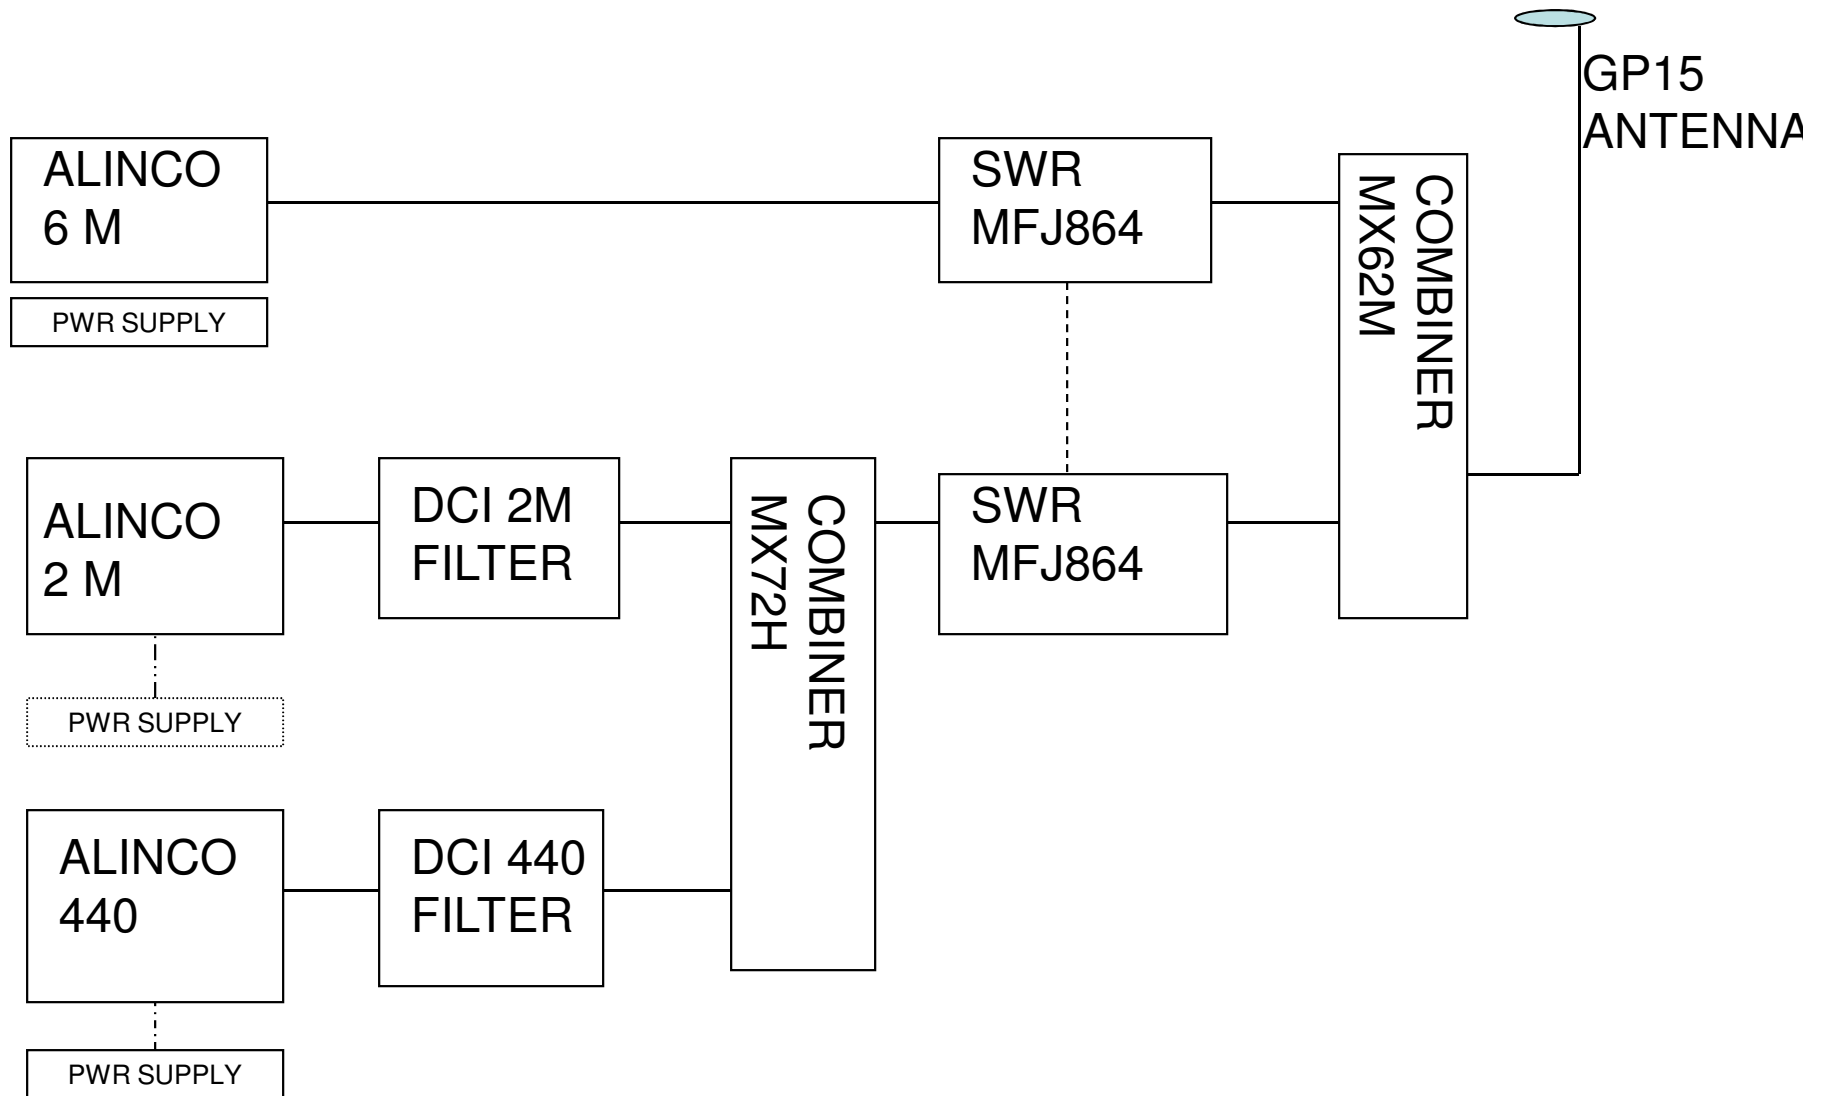

KPARN – KP ONTARIO MC RADIO CONFIGURATION

ANTENNA SINGLE LINE DRAWING

PRIMARY RADIOS