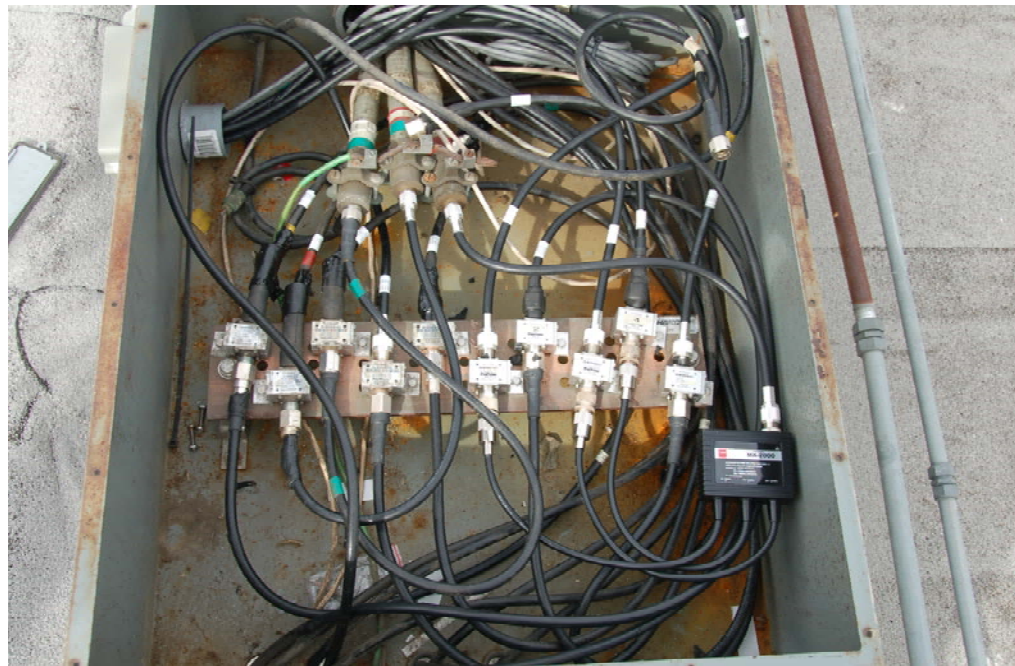

Roof Top Enclosure housing EMP devices and coaxial cable junctions of coax from radio room (1st floor) and roof top antennas. Also contains MX-2000 splitter.

Radio Room HF antenna patch panel. Allows HF radios in operating positions 1 & 3 to connect to either of two roof top HF antennas; HF Beam or Inverted V (BWDS-65) antennas.

Rivcomm, LLC

1330 Dodson Way
Riverside, CA 92507
951.328.0211

Date
26FEB2010

Made
RL

Kaiser Permanente Pasadena
1st Floor Radio Room

Radio Room Operating Position #1

Radio Room Operating Position #2

Radio Room Operating Position #3