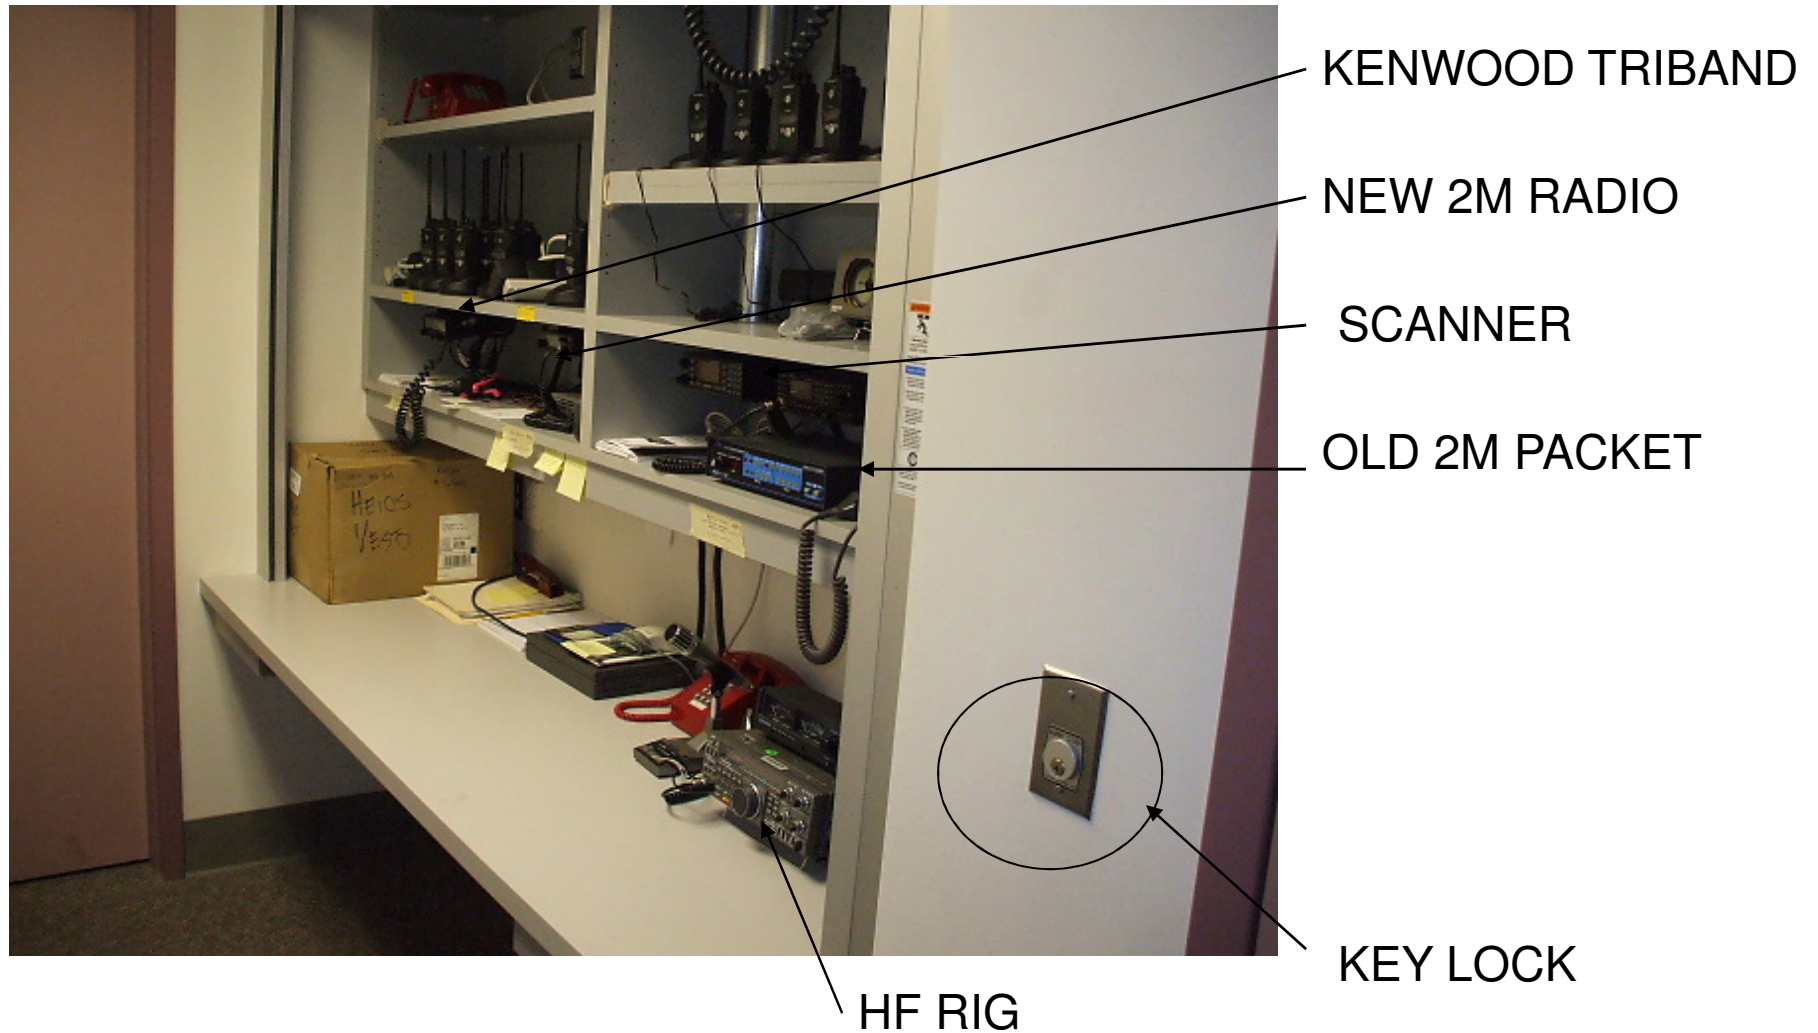

KP SAN DIEGO – KPARN INSTALLATION
BETWEEN CONFERENCE ROOMS – NEXT TO EOC
KEY IN SECURITY (PARKING GARAGE)
NOTE ROLL DOOR ON TOP OF PICTURE AND KEY SWITCH TO RIGHT
TO OPEN ROLL DOOR

KP SAN DIEGO "ZION" – KPARN EQUIPMENT – PORTABLES ON HOSPITAL RADIO SYSTEM

KP SAN DIEGO – KPARN INSTALLATION POWER SUPPLIES UNDER OPERATING AREA

KP SAN DIEGO – KPARN INSTALL

KP SAN DIEGO KPARN INSTALLATION

KPARN SAN DIEGO KPARN INSTALLATION

KP SAN DIEGO KPARN ANTENNA FARM

KP SAN DIEGO - ANTENNAS