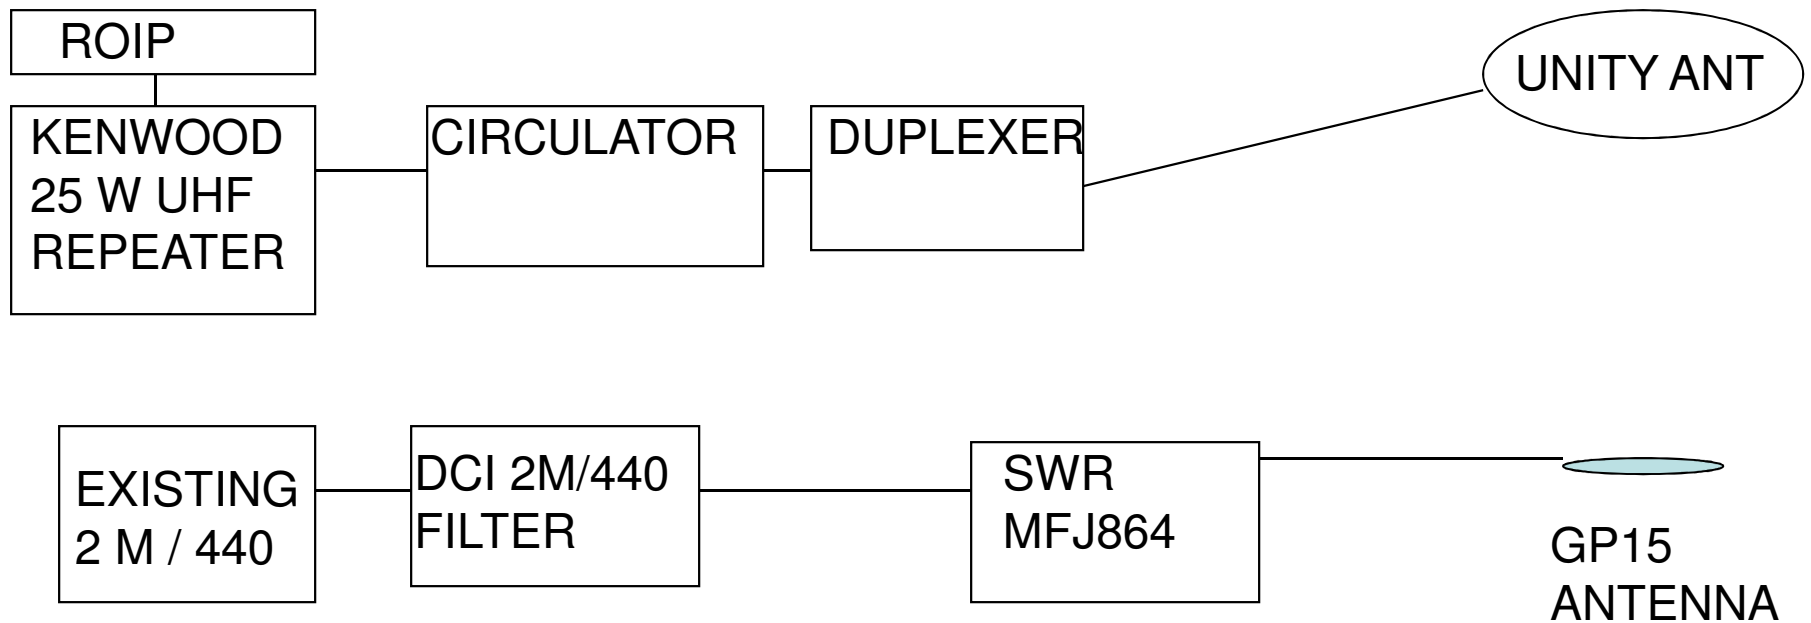

KPARN – KP SUNSET (LAMC) RADIO CONFIGURATION ANTENNA SINGLE LINE DRAWING PRIMARY RADIOS

KPARN – KP SUNSET (LAMC) RADIO CONFIGURATION ANTENNA SINGLE LINE DRAWING

ALL RADIOS ON BATTERY BACK-UP POWER SYSTEM – NO EMERGENCY
POWER IN RADIO AREA