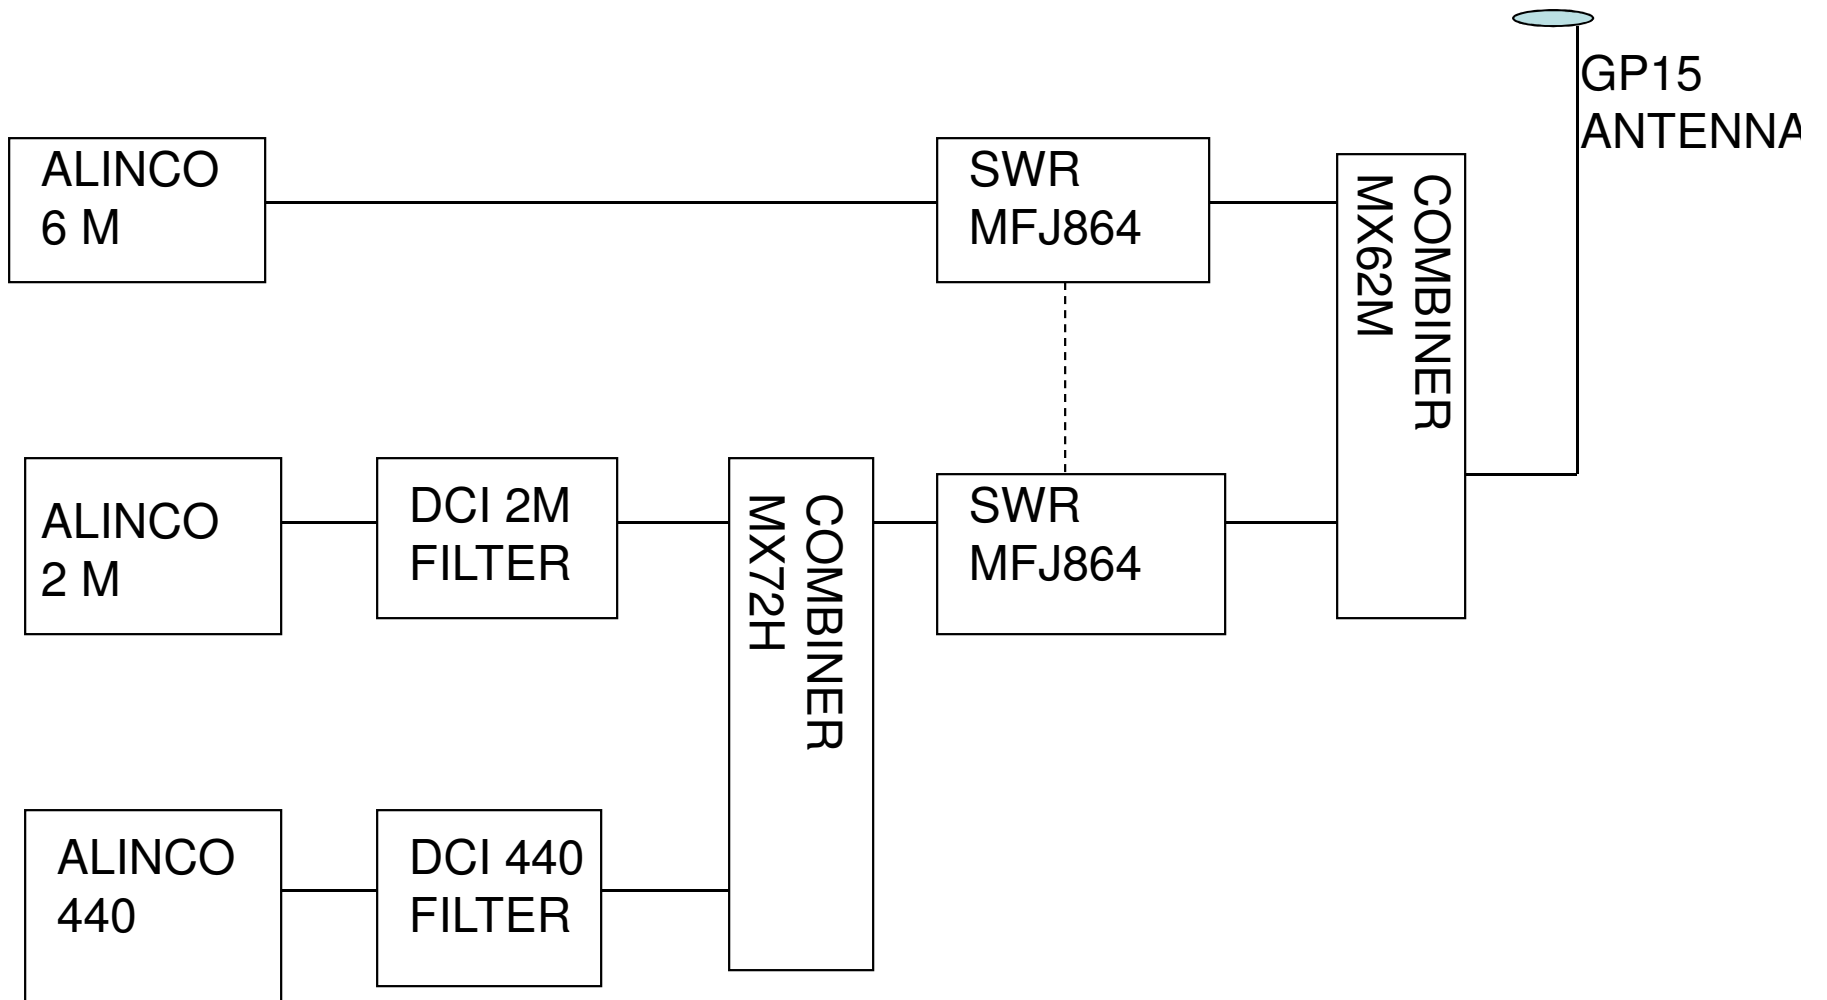

KPARN – KP SUNSET (LAMC) RADIO CONFIGURATION ANTENNA SINGLE LINE DRAWING PRIMARY RADIOS

KPARN – KP SUNSET (LAMC) RADIO CONFIGURATION ANTENNA SINGLE LINE DRAWING

ALL RADIOS ON BATTERY BACK-UP POWER SYSTEM – NO EMERGENCY
POWER IN RADIO AREA