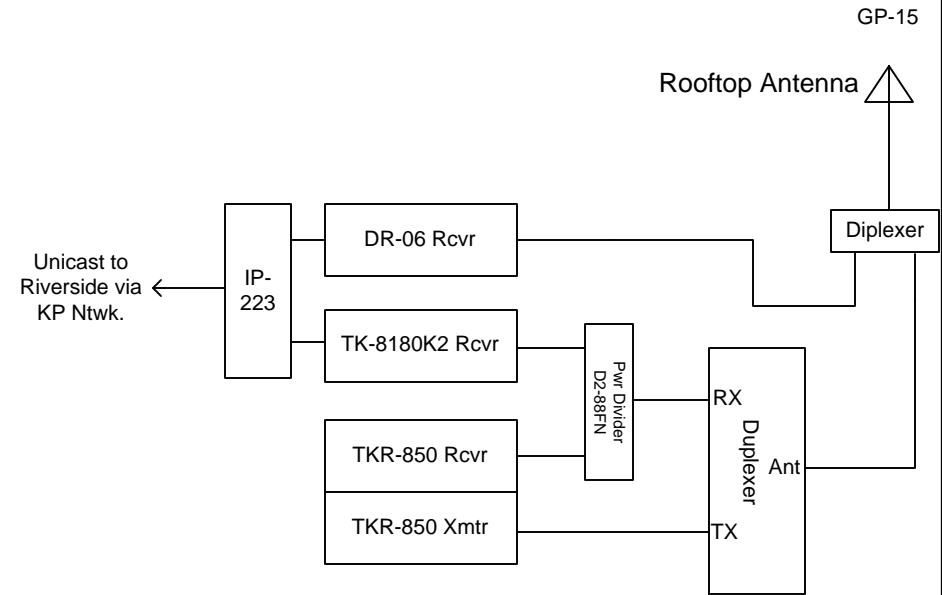

Sherman Way

Rivcomm, Inc.

1330 Dodson Way
Riverside, CA 92507
951.328.0211

Date
05-14-2011

Made
CR

Kaiser Permanente
Sherman Way to Riverside RoIP Link