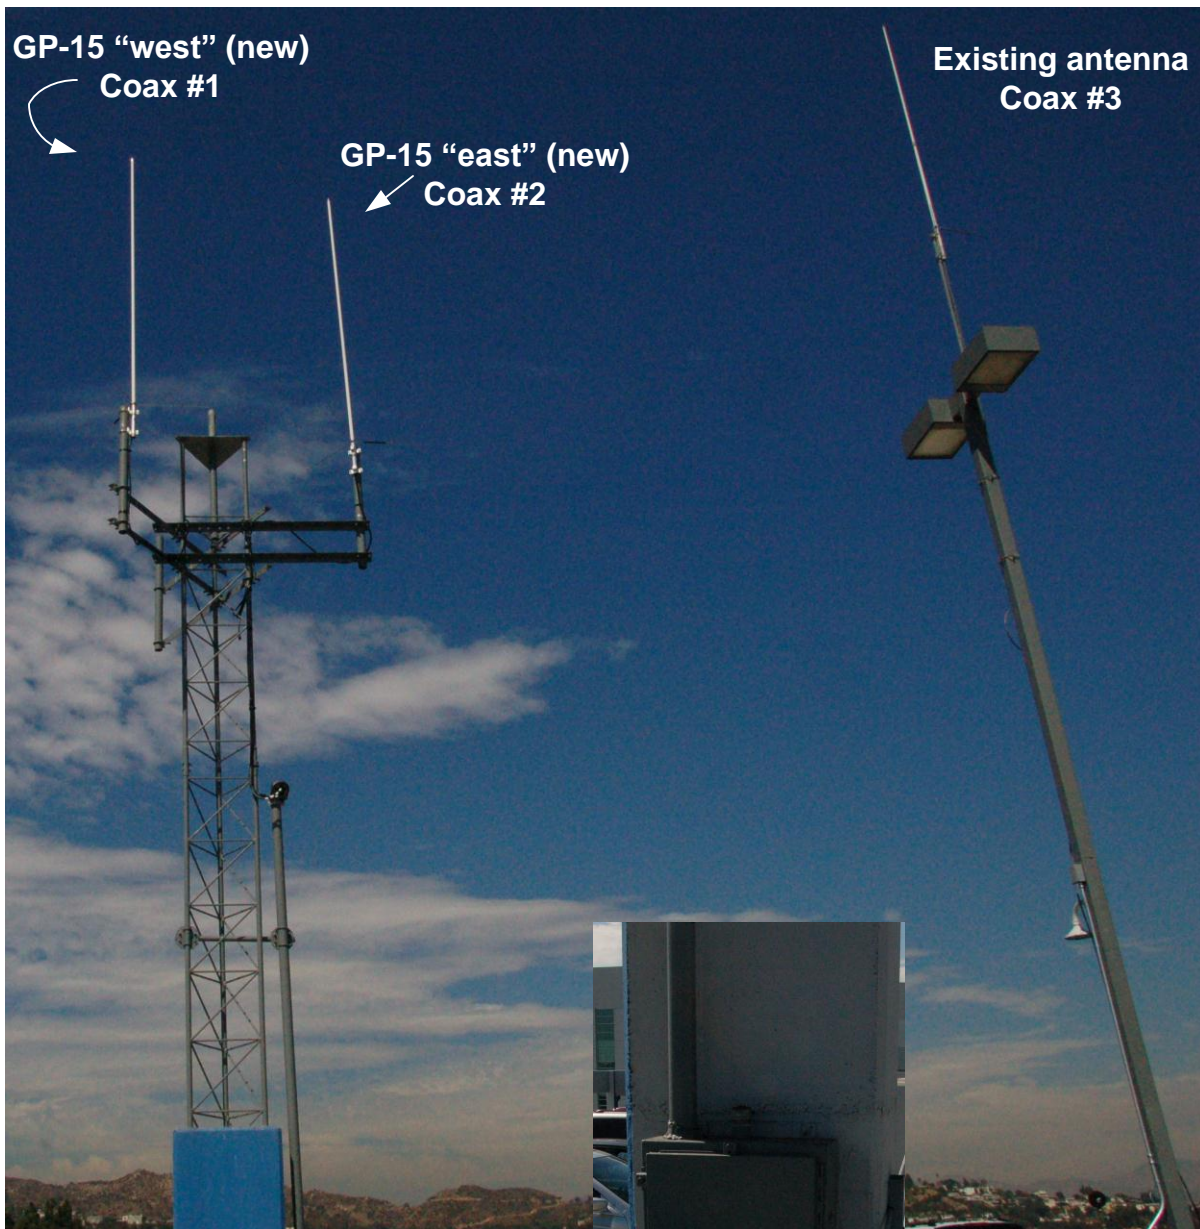

K.P.A.R.N. Radio Equipment mounted in Desk with Locking Hutch